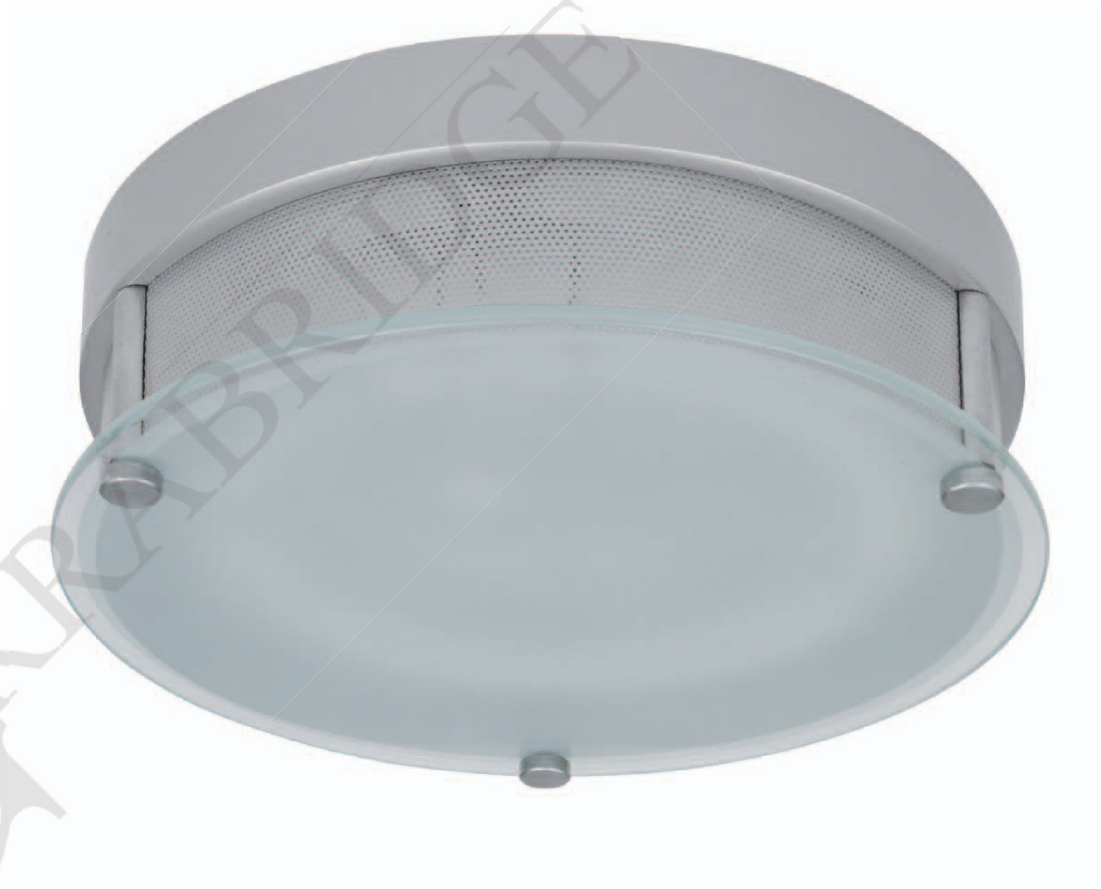

DLN 255 LR

Surface mounted downlight for round compact fluorescent lamp. Body is made of aluminium (standard white – available in any RAL colour on request).

- IP20
- 230 V
50 Hz
- F
- ⊕
- CE

Index no.	Lamp	Weight	Socket
110.255.22	1x22W T8	2,65 kg	G10q