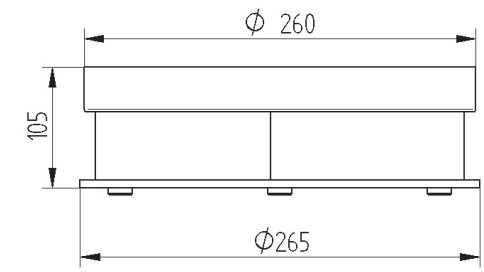

DLN 255 LR

Surface mounted downlight for round compact fluorescent lamp. Body is made of aluminium (standard white – available in any RAL colour on request).

- IP20
- 230 V
50 Hz
- F
- ⊕
- CE

Index no.	Lamp	Weight	Socket
110.255.22	1x22W T8	2,65 kg	G10q