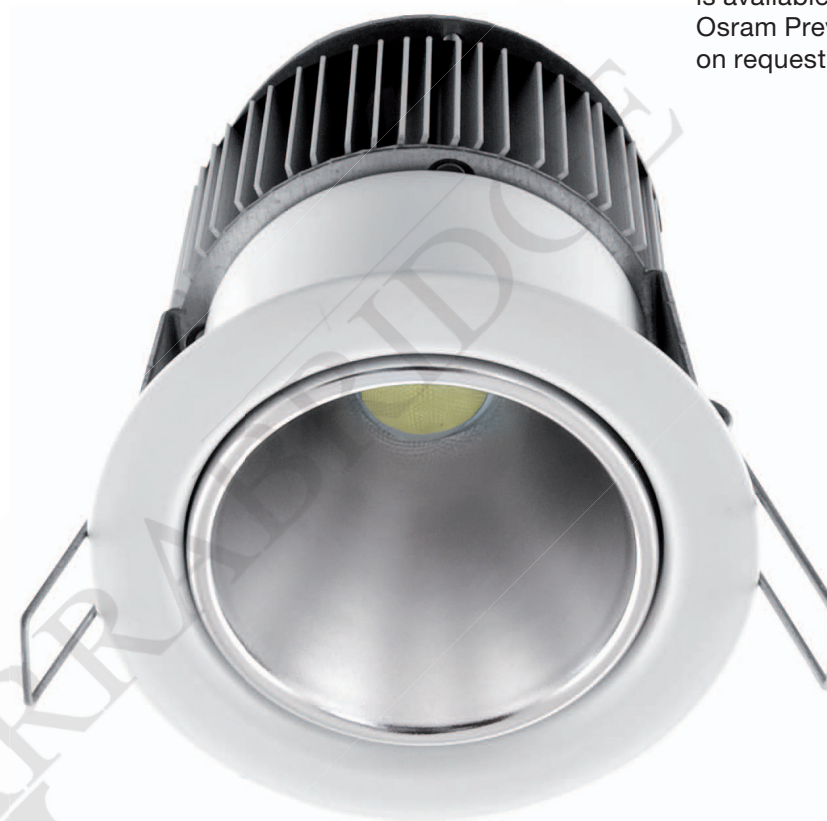

DL 100 FORTIMO SLM

Recessed LED luminaire. Body is made of steel and aluminium and it is available in all RAL colours. Light source - Philips Fortimo SLM or Osram PrevaLED module. Standard EVG ballast, Touch DALI version on request.

IP20

230 V
50 Hz

CE

High quality, energy efficient white LED light with CRI 80 and more. Applications:

- Retail: shop windows, wall - washing, accent and display lighting
- Hospitality: lobbies, reception areas, restaurants, bars, elevators
- Recreation: museums, galleries, theatres and other public places

Index no.	Lumen output	Wattage	System efficacy	Colour temp.	Colour rendering index	Lifetime	Weight
0000-003665.1100/830	1100 lm	14W	69 lm/W	3000K	85 Ra	50,000 h	0,96 kg
0000-003665.1100/835	1100 lm	13W	74 lm/W	3500K	85 Ra	50,000 h	0,96 kg
0000-003665.1100/840	1100 lm	12W	80 lm/W	4000K	85 Ra	50,000 h	0,96 kg
0000-003665.2000/827	2000 lm	26W	69 lm/W	2700K	85 Ra	50,000 h	0,96 kg
0000-003665.2000/830	2000 lm	24W	74 lm/W	3000K	85 Ra	50,000 h	0,96 kg
0000-003665.2000/835	2000 lm	23W	77 lm/W	3500K	85 Ra	50,000 h	0,96 kg
0000-003665.2000/840	2000 lm	20W	86 lm/W	4000K	85 Ra	50,000 h	0,96 kg
0000-003665.2000/827	2000 lm	35W	52 lm/W	2700K	95 Ra	50,000 h	0,96 kg
0000-003665.2000/830	2000 lm	32W	57 lm/W	3000K	95 Ra	50,000 h	0,96 kg
0000-003665.3000/827	3000 lm	42W	64 lm/W	2700K	85 Ra	50,000 h	0,96 kg
0000-003665.3000/830	3000 lm	39W	69 lm/W	3000K	85 Ra	50,000 h	0,96 kg
0000-003665.3000/835	3000 lm	40W	68 lm/W	3500K	85 Ra	50,000 h	0,96 kg
0000-003665.3000/840	3000 lm	36W	75 lm/W	4000K	85 Ra	50,000 h	0,96 kg