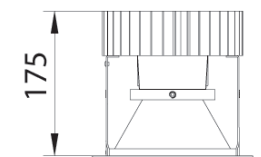

Recessed LED luminaire creating thousands of shades of white and colours from a single source, designed for general lighting applications. Body is made of steel and aluminium and it is available in all RAL colours. Light source - Philips LEXEL LED module. Standard DMX controlled Touch DALI ballast. Optional IP44 ring with clear or mat glass on request (please add -0021/1 after index number).

Create various lighting atmospheres with selection of white and coloured shapes.

Applications:

- Shops: shop windows, wall-washers, leisure areas, focus islands and other concepts
- Offices: presentation areas, reception, board rooms
- Hospitality: lobbies, reception areas, restaurants, bars, elevator halls
- Recreation: museums, galleries, theatres

IP20

230 V
50 Hz

CE

Index no.	Lumen output	Wattage	System efficacy	Colour temp.	Colour rendering index	Lifetime	Weight
0000-002588.1100	1100 lm	24W	30 lm/W	2700-6500K	>80 Ra	50,000 h	1,86 kg
0000-002588.2000	2000 lm	40W	38 lm/W	2700-6500K	>80 Ra	50,000 h	1,86 kg