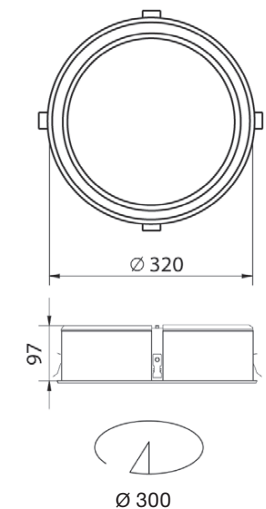

Index no.	Lumen output	Wattage	System efficacy	Colour temp.	Weight
0000-003387.1400/840	1400 lm	16W	87 lm/W	4000K	2,50 kg
0000-003387.2000/840	2000 lm	23W	87 lm/W	4000K	2,50 kg
0000-003387.2600/840	2600 lm	33W	79 lm/W	4000K	2,50 kg
0000-003387.1350/830	1350 lm	16W	84 lm/W	3000K	2,50 kg
0000-003387.1900/830	1900 lm	23W	83 lm/W	3000K	2,50 kg
0000-003387.2500/830	2500 lm	33W	76 lm/W	3000K	2,50 kg