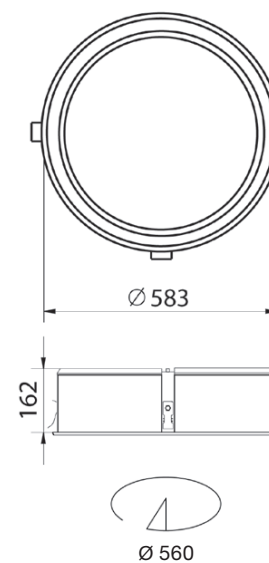

Recessed LED luminaire. Body is made of steel and aluminium and it is available in all RAL colours. Light source – Fortimo Led Line 3R. Standard EVG ballast, Touch DALI version on request. Opal diffuser can be mounted on 2 different levels flat with the ring or recessed into the luminaire.

IP44

230 V
50 Hz

CE

High quality, energy efficient white LED light.

Perfect replacement for CFL downlights in:

- Offices
- Public buildings
- Hotel lobbies and receptions
- Retail

Index no.	Lumen output	Wattage	System efficacy	Colour temp.	Colour rendering index	Lifetime	Weight
0000-003776.LL3900/830	6x650 lm	6x5,1W	128 lm/W	3000K	80 Ra	50,000 h	3,60 kg
0000-003776.LL3900/840	6x650 lm	6x5,1W	128 lm/W	4000K	80 Ra	50,000 h	3,60 kg
0000-003776.LL5200/830	8x650 lm	8x5,1W	128 lm/W	3000K	80 Ra	50,000 h	3,60 kg
0000-003776.LL5200/840	8x650 lm	8x5,1W	128 lm/W	4000K	80 Ra	50,000 h	3,60 kg