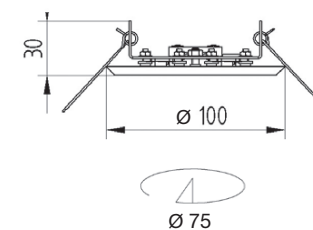

LUX LED RC3

GARRABRIDGE

Recessed LED luminaire. Body is made of steel and aluminium. All RAL colours are available.

Index no.	Lamp	Weight
505.LEDRC3.3W	3x1W	0,35 kg