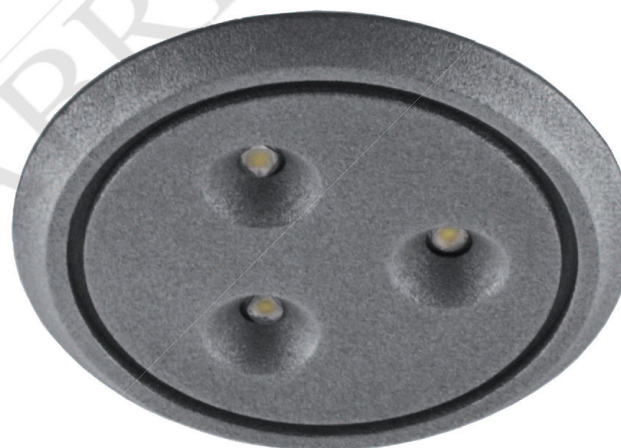

LUX LED RC3

GARRABRIDGE

Recessed LED luminaire. Body is made of steel and aluminium. All RAL colours are available.

Index no.	Lamp	Weight
505.LEDRC3.3W	3x1W	0,35 kg