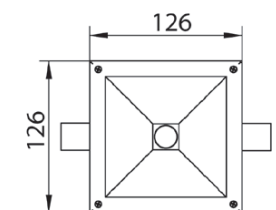

DLK 125 FORTIMO SLM

Recessed square LED luminaire. Body is made of steel and aluminium and it is available in all RAL colours. Light source - Philips Fortimo SLM or Osram PrevaLED module. Standard EVG ballast, Touch DALI version on request. Standard IP20, additional IP44 mat or clear glass on request.

High quality, energy efficient white LED light with CRI 80 and more.

Applications:

- Retail: shop windows, wall - washing, accent and display lighting
- Hospitality: lobbies, reception areas, restaurants, bars, elevators
- Recreation: museums, galleries, theatres and other public places

- IP20
- 230 V
  50 Hz
- F
- ⏚
- CE

Index no.	Lumen output	Wattage	System efficacy	Colour temp.	Colour rendering index	Lifetime	Weight
0000-003730.1100/830	1100 lm	14W	69 lm/W	3000K	85 Ra	50,000 h	1,06 kg
0000-003730.1100/835	1100 lm	13W	74 lm/W	3500K	85 Ra	50,000 h	1,06 kg
0000-003730.1100/840	1100 lm	12W	80 lm/W	4000K	85 Ra	50,000 h	1,06 kg
0000-003730.2000/827	2000 lm	26W	69 lm/W	2700K	85 Ra	50,000 h	1,06 kg
0000-003730.2000/830	2000 lm	24W	74 lm/W	3000K	85 Ra	50,000 h	1,06 kg
0000-003730.2000/835	2000 lm	23W	77 lm/W	3500K	85 Ra	50,000 h	1,06 kg
0000-003730.2000/840	2000 lm	20W	86 lm/W	4000K	85 Ra	50,000 h	1,06 kg
0000-003730.2000/927	2000 lm	35W	52 lm/W	2700K	95 Ra	50,000 h	1,06 kg
0000-003730.2000/930	2000 lm	32W	57 lm/W	3000K	95 Ra	50,000 h	1,06 kg
0000-003730.3000/827	3000 lm	42W	64 lm/W	2700K	85 Ra	50,000 h	1,06 kg
0000-003730.3000/830	3000 lm	39W	69 lm/W	3000K	85 Ra	50,000 h	1,06 kg
0000-003730.3000/835	3000 lm	40W	68 lm/W	3500K	85 Ra	50,000 h	1,06 kg
0000-003730.3000/840	3000 lm	36W	75 lm/W	4000K	85 Ra	50,000 h	1,06 kg

Touch & DALI ballast is also available - please add TD after index no.

110