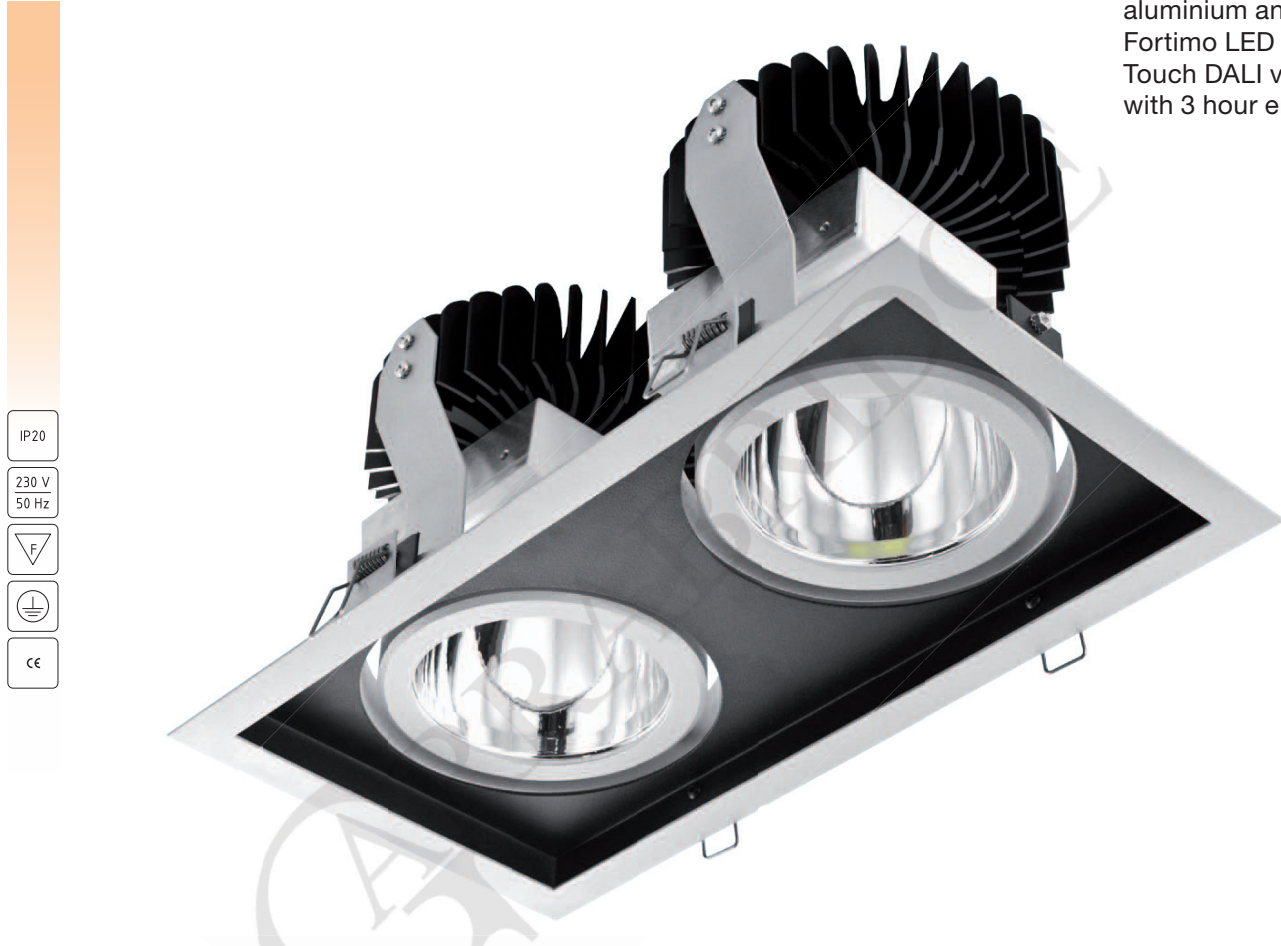

Recessed adjustable LED luminaire. Body is made of steel and aluminium and it is available in all RAL colours. Light source - Philips Fortimo LED DLM or Fortimo Food module. Standard EVG ballast, Touch DALI version on request. This LED downlight is also available with 3 hour emergency unit.

High quality, energy efficient white LED light with CRI 80.

Perfect replacement for CFL downlights in:

- Offices
- Public buildings
- Hotel lobbies and receptions
- Retail
- Supermarkets

- IP20
- 230 V
50 Hz
- △
- ⊥
- CE

375 x 190

Index no.	Lumen output	Wattage	System efficacy	Colour temp.	Colour rendering index	Lifetime	Weight
0000-003059.21100/830	2x1100 lm	2x12W	75 lm/W	3000K	80 Ra	50,000 h	6,50 kg
0000-003059.21100/840	2x1100 lm	2x11W	82 lm/W	4000K	80 Ra	50,000 h	6,50 kg
0000-003059.22000/830	2x2000 lm	2x22W	78 lm/W	3000K	80 Ra	50,000 h	6,50 kg
0000-003059.22000/840	2x2000 lm	2x20W	86 lm/W	4000K	80 Ra	50,000 h	6,50 kg
0000-003059.23000/830	2x3000 lm	2x34W	77 lm/W	3000K	80 Ra	50,000 h	6,50 kg
0000-003059.23000/840	2x3000 lm	2x32W	82 lm/W	4000K	80 Ra	50,000 h	6,50 kg
0000-003059.21800/830/F	2x1800 lm	2x30W	53 lm/W	3000K	75 Ra	50,000 h	6,50 kg
0000-003059.22000/840/F	2x2000 lm	2x32W	55 lm/W	4000K	75 Ra	50,000 h	6,50 kg
0000-003059.23000/830/F	2x2700 lm	2x43W	65 lm/W	3000K	75 Ra	50,000 h	6,50 kg
0000-003059.23000/840/F	2x2700 lm	2x41W	75 lm/W	4000K	75 Ra	50,000 h	6,50 kg