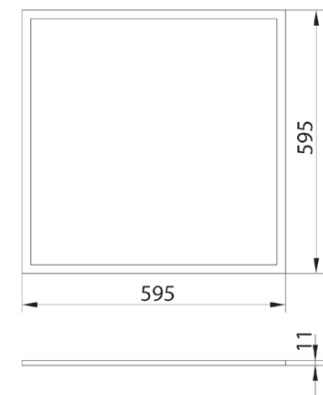

Square recessed LED luminaire. Body is made of steel and aluminum and is available in all RAL colours. Light source – LED stripes.

- IP20
- 230 V  
50 Hz
- F
- ⏚
- CE

Index no.	Lumen output	Wattage	Beam angle	Colour temp.	Weight
0000-003789.3700/120/830	3700 lm	50W	120°	3000K	5,00 kg
0000-003789.4000/120/840	4000 lm	50W	120°	4000K	5,00 kg