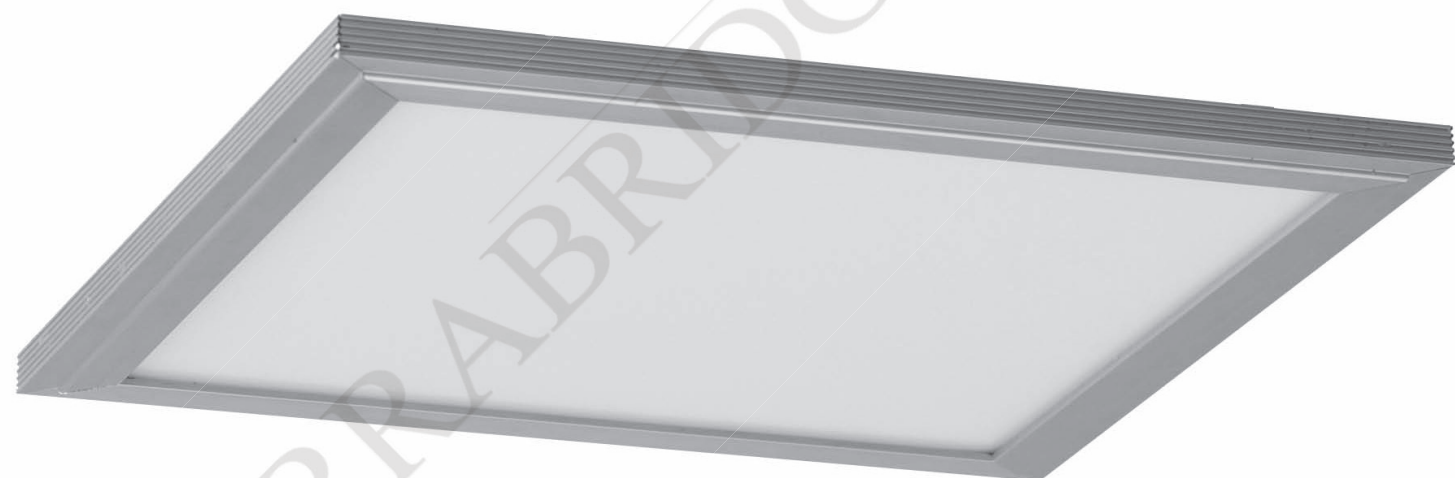

Square recessed LED luminaire. Body is made of steel and aluminum and is available in all RAL colours. Light source – LED stripes.

- IP20
- 230 V  
50 Hz
- F
- ⏚
- CE

Index no.	Lumen output	Wattage	Beam angle	Colour temp.	Weight
0000-003789.3700/120/830	3700 lm	50W	120°	3000K	5,00 kg
0000-003789.4000/120/840	4000 lm	50W	120°	4000K	5,00 kg