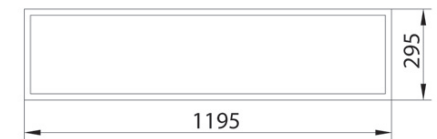

FLATED 1200 LED

GARRABRIDGE

Square recessed LED luminaire. Body is made of steel and aluminum and is available in all RAL colours. Light source – LED stripes.

- IP20
- 230 V
50 Hz
- F
- ⊥
- CE

Index no.	Lumen output	Wattage	Beam angle	Colour temp.	Weight
0000-003790.3700/120/830	3700 lm	50W	120°	3000K	5,00 kg
0000-003790.4000/120/840	4000 lm	50W	120°	4000K	5,00 kg