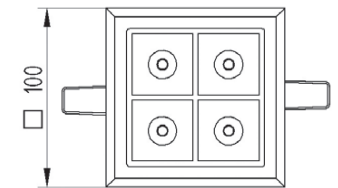

LUX LED SQ4

Recessed decorative LED luminaire. Body is made of steel and aluminium. All RAL colours are available.

- IP20
- 230 V
50 Hz
- F
- ⊥
- CE

Index no.	Lamp	Weight
506.LEDSQ4.4W	4x1W	0,30 kg