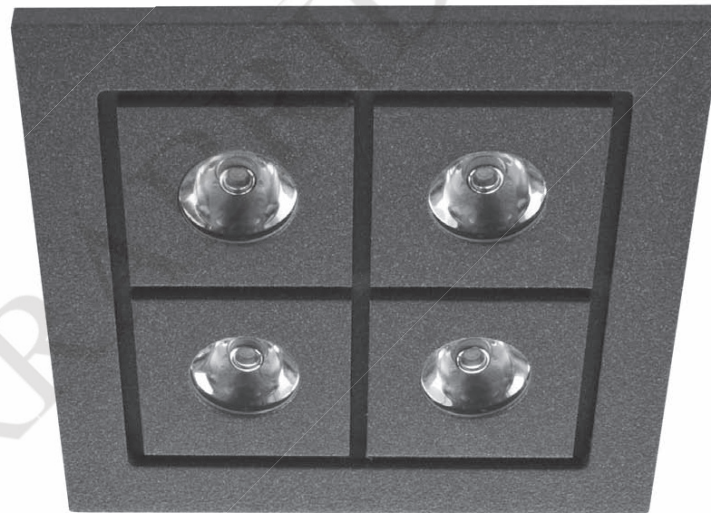

LUX LED SQ4

Recessed decorative LED luminaire. Body is made of steel and aluminium. All RAL colours are available.

- IP20
- 230 V
50 Hz
- F
- ⊥
- CE

Index no.	Lamp	Weight
506.LEDSQ4.4W	4x1W	0,30 kg