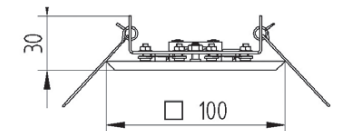

LUX LED SQ4

Recessed decorative LED luminaire. Body is made of steel and aluminium. All RAL colours are available.

- IP20
- 230 V
50 Hz
- F
- ⊥
- CE

Index no.	Lamp	Weight
506.LEDSQ4.4W	4x1W	0,30 kg