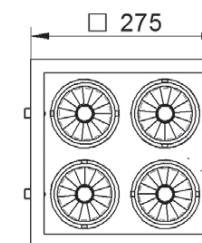

Recessed adjustable LED luminaire. Body is made of steel and aluminium and it is available in all RAL colours. Light source - Philips Fortimo SLM or Osram PrevaLED module. Standard EVG ballast, Touch DALI version on request.

High quality, energy efficient white LED light with CRI 80 and more.

Applications:

- Retail: shop windows, wall - washing, accent and display lighting
- Hospitality: lobbies, reception areas, restaurants, bars, elevators
- Recreation: museums, galleries, theatres and other public places

Index no.	Lumen output	Wattage	System efficacy	Colour temp.	Colour rendering index	Lifetime	Weight
0000-003072.41100/830	4x1100 lm	4x14W	69 lm/W	3000K	85 Ra	50,000 h	7,80 kg
0000-003072.41100/835	4x1100 lm	4x13W	74 lm/W	3500K	85 Ra	50,000 h	7,80 kg
0000-003072.41100/840	4x1100 lm	4x12W	80 lm/W	4000K	85 Ra	50,000 h	7,80 kg
0000-003072.42000/827	4x2000 lm	4x26W	69 lm/W	2700K	85 Ra	50,000 h	7,80 kg
0000-003072.42000/830	4x2000 lm	4x24W	74 lm/W	3000K	85 Ra	50,000 h	7,80 kg
0000-003072.42000/835	4x2000 lm	4x23W	77 lm/W	3500K	85 Ra	50,000 h	7,80 kg
0000-003072.42000/840	4x2000 lm	4x20W	86 lm/W	4000K	85 Ra	50,000 h	7,80 kg
0000-003072.42000/927	4x2000 lm	4x35W	52 lm/W	2700K	95 Ra	50,000 h	7,80 kg
0000-003072.42000/930	4x2000 lm	4x32W	57 lm/W	3000K	95 Ra	50,000 h	7,80 kg
0000-003072.43000/827	4x3000 lm	4x42W	64 lm/W	2700K	85 Ra	50,000 h	7,80 kg
0000-003072.43000/830	4x3000 lm	4x39W	69 lm/W	3000K	85 Ra	50,000 h	7,80 kg
0000-003072.43000/835	4x3000 lm	4x40W	68 lm/W	3500K	85 Ra	50,000 h	7,80 kg
0000-003072.43000/840	4x3000 lm	4x36W	75 lm/W	4000K	85 Ra	50,000 h	7,80 kg

Touch & DALI ballast is also available - please add TD after index no.

255 x 255