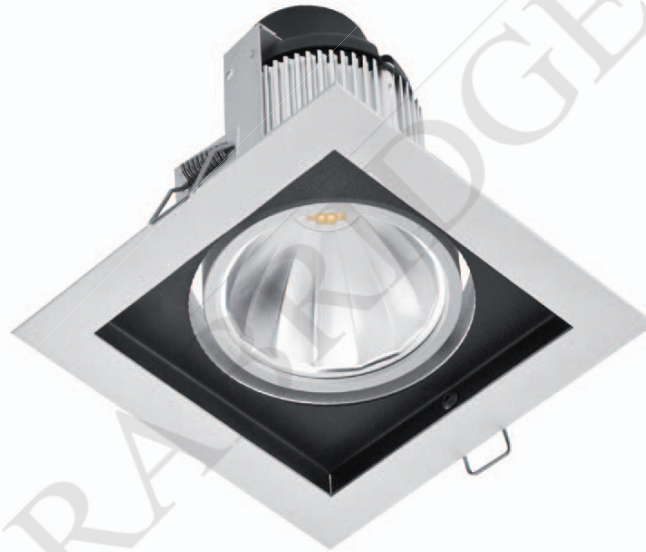

Recessed adjustable LED luminaire. Body is made of steel and aluminium and it is available in all RAL colours. Light source - Philips Fortimo SLM or Osram PrevaLED module. Standard EVG ballast, Touch DALI version on request.

High quality, energy efficient white LED light with CRI 80 and more.

Applications:

- Retail: shop windows, wall - washing, accent and display lighting
- Hospitality: lobbies, reception areas, restaurants, bars, elevators
- Recreation: museums, galleries, theatres and other public places