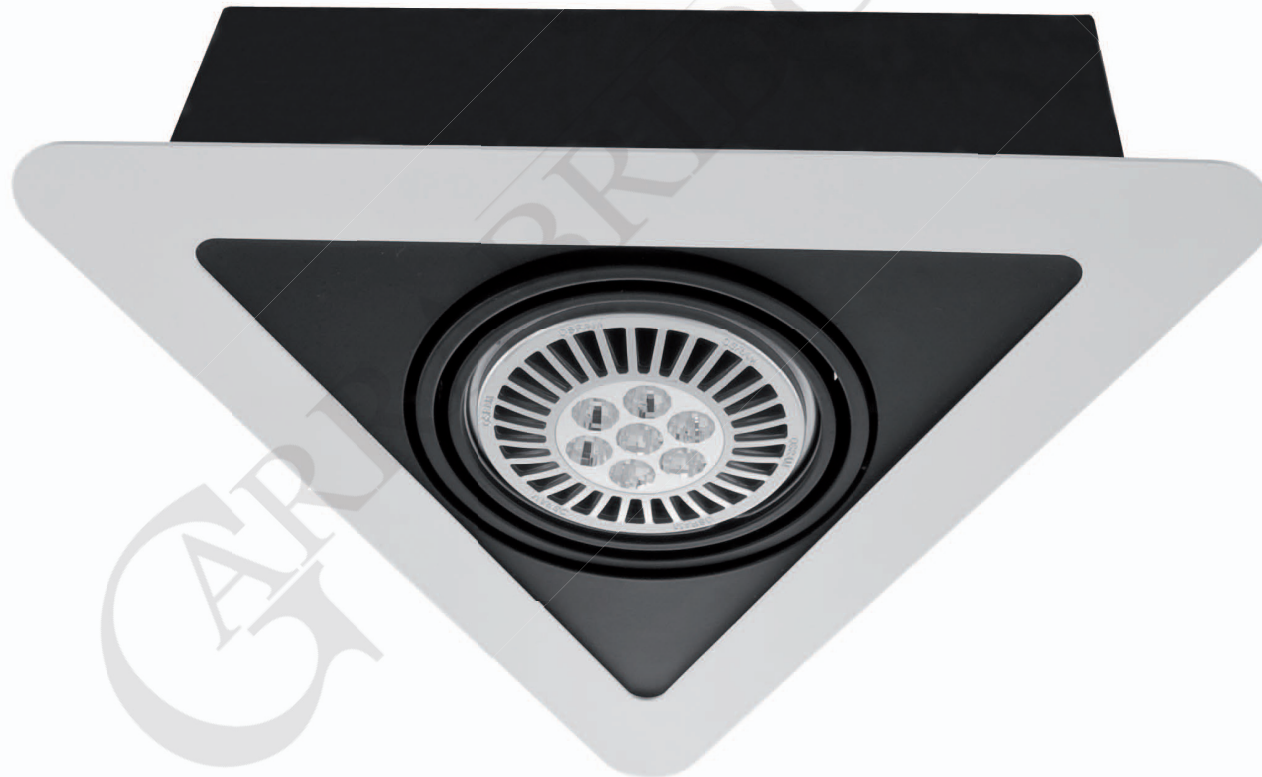

Triangular shape LED luminaire. Body is made of steel and aluminium and it is available in all RAL colours. Light source - Osram PARATHOM PRO LEDspot111 or Philips MASTER LEDspot LV AR111.

High quality, energy efficient white LED light with CRI 80. Replacement for 50W halogen lamps.

Applications:

- Retail: shop windows, wall - washing, accent and display lighting
- Hospitality: lobbies, reception areas, restaurants, bars, elevators

IP20

230 V  
50 Hz

CE

300

Index no.	Lumen output	Wattage	System efficacy	Colour temp.	Lifetime	Beam angle	Weight
0000-003621.500/24/830	500 lm	12W	34 lm/W	3000K	45,000 h	24°	2,16 kg