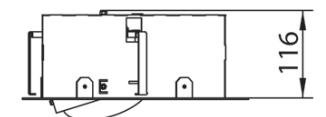

Applications:

- Retail: shop windows, wall - washing, accent and display lighting
- Hospitality: lobbies, reception areas, restaurants, bars, elevators

IP20

230 V  
50 Hz

CE

300

Index no.	Lumen output	Wattage	System efficacy	Colour temp.	Lifetime	Beam angle	Weight
0000-003621.500/24/830	500 lm	12W	34 lm/W	3000K	45,000 h	24°	2,16 kg