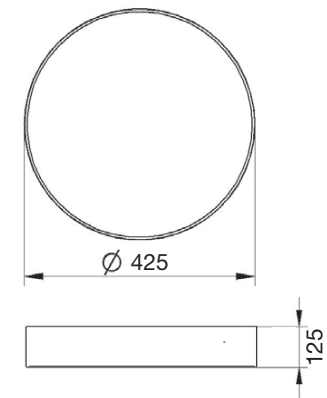

# PLAFO 430 LED

GARRABRIDGE

Surface mounted LED luminaire with opal diffuser. Light source - Fortimo LED Line or PrevaLED Linear. Standard EVG ballast, Touch DALI version on request. Body is made of steel and aluminium and is available in all RAL colours.

High quality, energy efficient white LED light with CRI 80.

Perfect replacement for conventional T5 luminaires in:

- Offices
- Public buildings
- Hotel lobbies and receptions
- Retail

Index no.	Lumen output	Wattage	System efficacy	Colour temp.	Colour rendering index	Lifetime	Weight
0000-003513.LL2600/830	4x650 lm	4x5,1W	128 lm/W	3000K	80 Ra	50,000 h	3,70 kg
0000-003513.LL2600/840	4x650 lm	4x5,1W	128 lm/W	4000K	80 Ra	50,000 h	3,70 kg