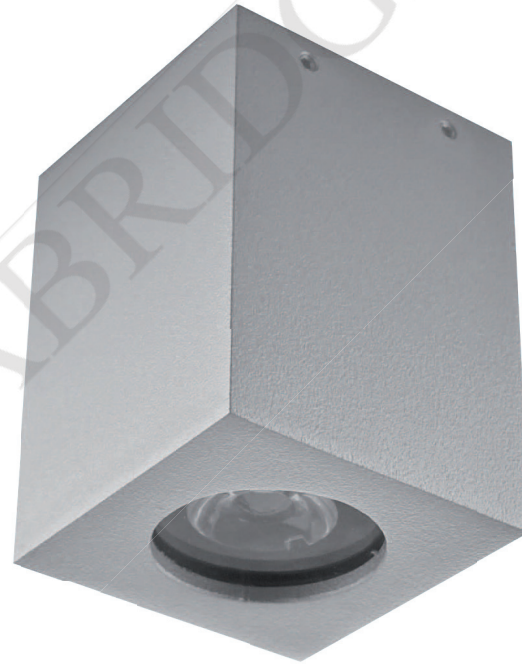

Surface mounted LED luminaire. Body is made of steel and aluminium and it is available in all RAL colours. Light source - Power LED.

- IP44
- 230 V  
50 Hz
- F
- ⊕
- CE

Index no.	Lumen output	Wattage	System efficacy	Colour temp.	Weight
0000-002760.150/830	150 lm	4W	37,5 lm/W	3000K	0,40 kg