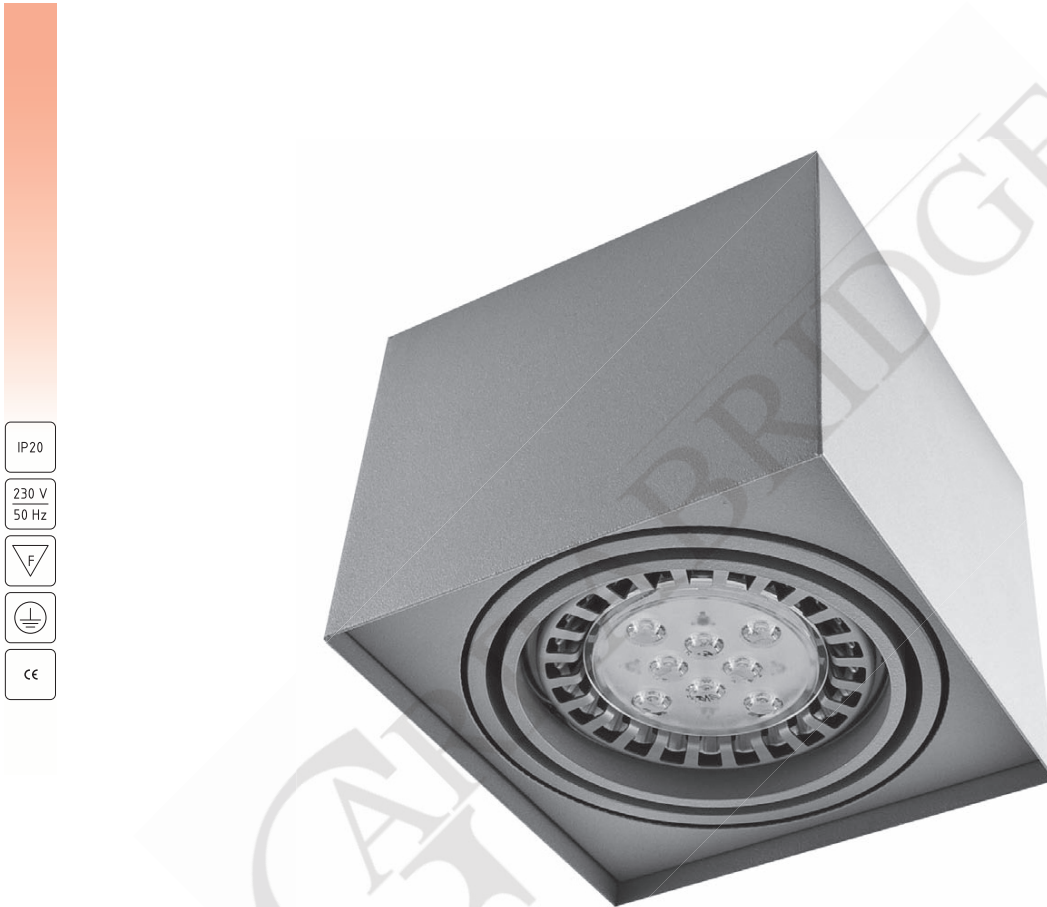

# UNO SURF AR LED LV

Surface mounted square LED luminaire. Body is made of steel and aluminum and is available in all RAL colours. Light source - Philips MASTER LEDspot LV AR 111.

- IP20
- 230 V  
50 Hz
- F
- ⏚
- CE

High quality, energy efficient white LED light.  
Replacement for halogen lamps.

**Applications:**

Retail: shop windows, wall - washing, accent and display lighting  
Hospitality: lobbies, reception areas, restaurants, bars, elevators  
Recreation: museums, galleries, theatres and other public places