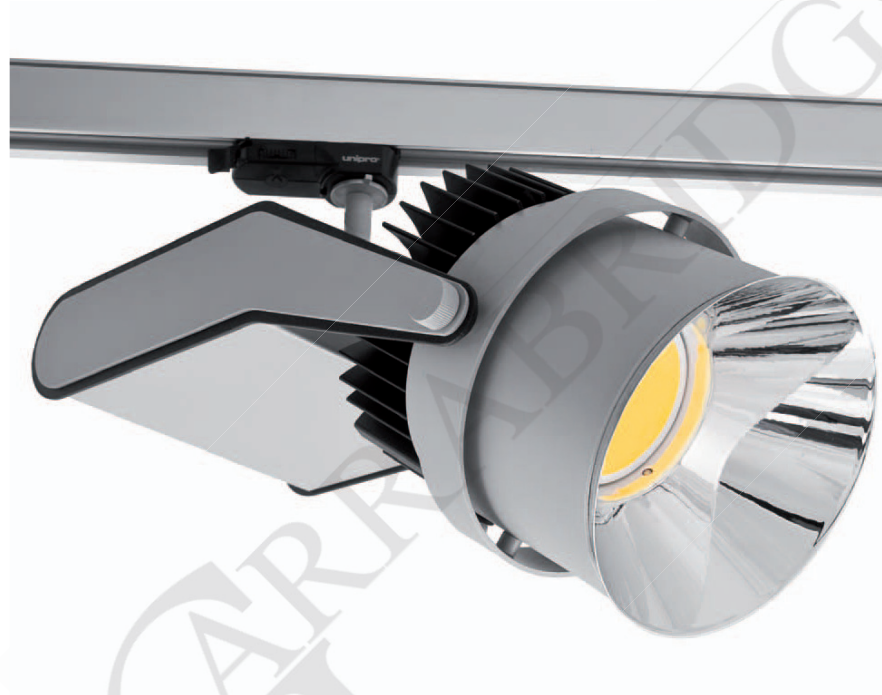

UNI LED SPOT

GARRABRIDGE

Track mounted LED luminaire. Body is made of steel and aluminium and it is available in all RAL colours. Light source - Philips Fortimo LED DLM module. Standard EVG ballast, Touch DALI version on request.

IP20

230 V
50 Hz

CE

High quality, energy efficient white LED light with CRI 80 and more.

Applications:

- Retail: shop windows, wall - washing, accent and display lighting
- Hospitality: lobbies, reception areas, restaurants, bars
- Recreation: museums, galleries, theatres and other public places