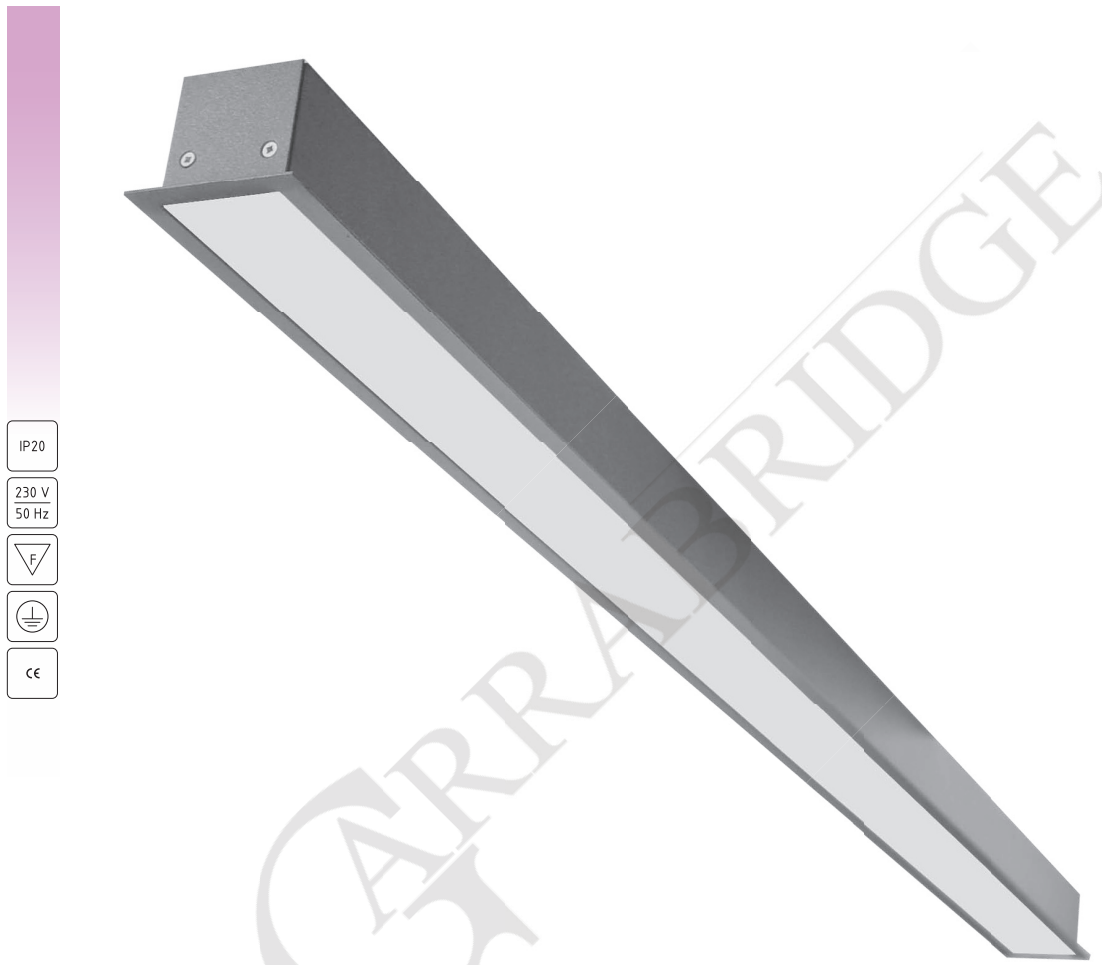

Recessed LED luminaire with opal or acrylic diffuser. Light source - Fortimo LED Line or PrevaLED Linear. Standard EVG ballast, Touch DALI version on request. Body is made of aluminium profile and available in all RAL colours. This luminaire can be connected in long lighting lines. We can prepare it in different lengths and shapes on request.

High quality, energy efficient white LED light with CRI 80.

Perfect replacement for conventional T5 luminaires in:

- Offices
- Public buildings
- Hotel lobbies and receptions
- Retail

- IP20
- 230 V
50 Hz
- F
- ⊥
- CE

Index no.	Lumen output	Wattage	System efficacy	Colour temp.	Colour rendering index	Lifetime	Length	Weight
0000-003500.LL2200/830	2x1100 lm	2x9,1W	120 lm/W	3000K	80 Ra	50,000 h	595 mm	1,50 kg
0000-003500.LL2200/840	2x1100 lm	2x9,1W	120 lm/W	4000K	80 Ra	50,000 h	595 mm	1,50 kg
0000-003500.LL4400/830	4x1100 lm	4x9,1W	120 lm/W	3000K	80 Ra	50,000 h	1155 mm	2,00 kg
0000-003500.LL4400/840	4x1100 lm	4x9,1W	120 lm/W	4000K	80 Ra	50,000 h	1155 mm	2,00 kg
0000-003500.LL6600/830	6x1100 lm	6x9,1W	120 lm/W	3000K	80 Ra	50,000 h	1715 mm	3,00 kg
0000-003500.LL6600/840	6x1100 lm	6x9,1W	120 lm/W	4000K	80 Ra	50,000 h	1715 mm	3,00 kg
0000-003500.LL8800/830	8x1100 lm	8x9,1W	120 lm/W	3000K	80 Ra	50,000 h	2275 mm	4,00 kg
0000-003500.LL8800/840	8x1100 lm	8x9,1W	120 lm/W	4000K	80 Ra	50,000 h	2275 mm	4,00 kg

- L - 580 x 64
- L - 1140 x 64
- L - 1700 x 64
- L - 2260 x 64