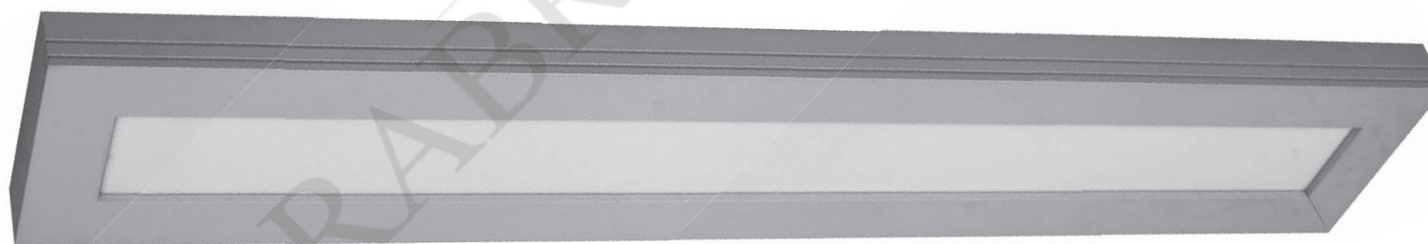

Pendent, direct LED luminaire. Light source - Fortimo LED Line or PrevaLED Linear. Standard EVG ballast, Touch DALI version on request. Body is made of aluminium profile and available in all RAL colours. This luminaire can be connected in long lighting lines. We can prepare it in different lengths and shapes on request. Standard length of suspension set - 1,5 meter.

High quality, energy efficient white LED light with CRI 80. Perfect replacement for conventional T5 luminaires in:

- Offices
- Public buildings
- Hotel lobbies and receptions
- Retail

Index no.	Lumen output	Wattage	System efficacy	Colour temp.	Colour rendering index	Lifetime	Weight
0000-003506.LL4400/830	4x1100 lm	4x9,1W	120 lm/W	3000K	80 Ra	50,000 h	3,20 kg
0000-003506.LL4400/840	4x1100 lm	4x9,1W	120 lm/W	4000K	80 Ra	50,000 h	3,20 kg