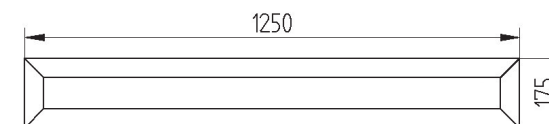

Pendent, direct LED luminaire. Light source - Fortimo LED Line or PrevaLED Linear. Standard EVG ballast, Touch DALI version on request. Body is made of aluminium profile and available in all RAL colours. This luminaire can be connected in long lighting lines. We can prepare it in different lengths and shapes on request. Standard length of suspension set - 1,5 meter.

High quality, energy efficient white LED light with CRI 80. Perfect replacement for conventional T5 luminaires in:

- Offices
- Public buildings
- Hotel lobbies and receptions
- Retail

Index no.	Lumen output	Wattage	System efficacy	Colour temp.	Colour rendering index	Lifetime	Weight
0000-003506.LL4400/830	4x1100 lm	4x9,1W	120 lm/W	3000K	80 Ra	50,000 h	3,20 kg
0000-003506.LL4400/840	4x1100 lm	4x9,1W	120 lm/W	4000K	80 Ra	50,000 h	3,20 kg