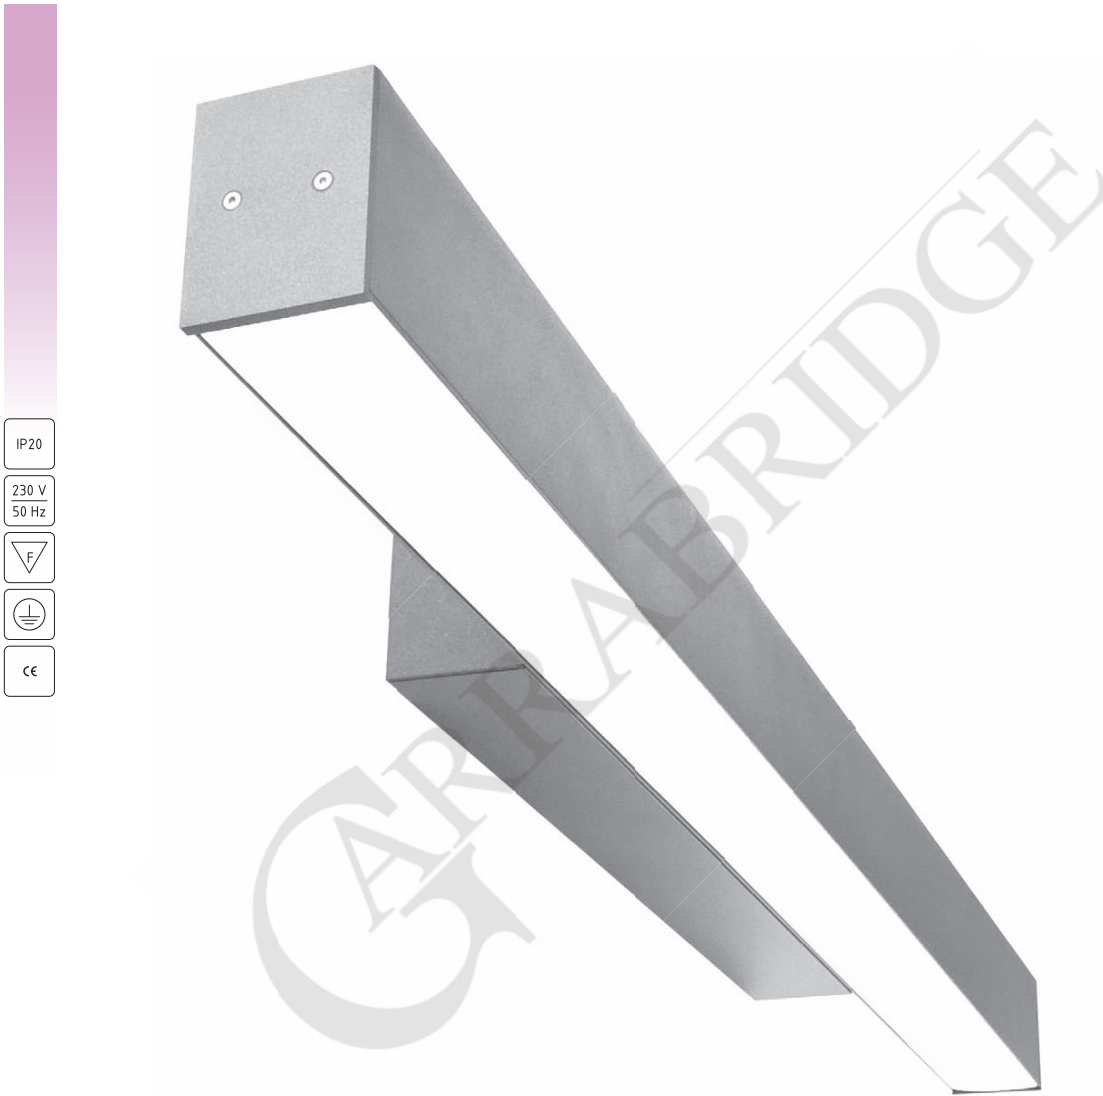

# PROFI 60 WLX LED UP/DN

Wall mounted direct/indirect LED luminaire. Light source - Fortimo LED Line or PrevaLED Linear. Standard EVG ballast, Touch DALI version on request. Body is made of aluminium profile and available in all RAL colours.

High quality, energy efficient white LED light with CRI 80.

Perfect replacement for conventional T5 luminaires in:

- Offices
- Public buildings
- Hotel lobbies and receptions
- Retail

Index no.	Lumen output	Wattage	System efficacy	Colour temp.	Colour rendering index	Lifetime	Length	Weight
0000-003494.LL4400/830	4x1100 lm	4x9,1W	120 lm/W	3000K	80 Ra	50,000 h	671 mm	2,00 kg
0000-003494.LL4400/840	4x1100 lm	4x9,1W	120 lm/W	4000K	80 Ra	50,000 h	671 mm	2,00 kg
0000-003494.LL8800/830	8x1100 lm	8x9,1W	120 lm/W	3000K	80 Ra	50,000 h	1231 mm	3,00 kg
0000-003494.LL8800/840	8x1100 lm	8x9,1W	120 lm/W	4000K	80 Ra	50,000 h	1231 mm	3,00 kg