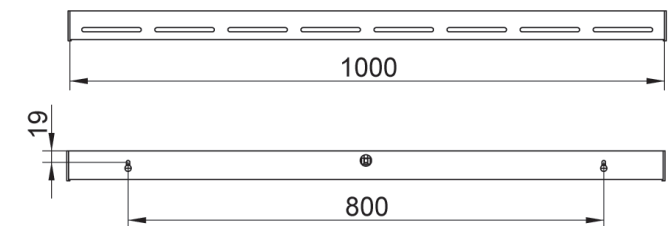

PROFI 48 MIRROR LED

GARRABRIDGE

Wall mounted IP44 LED luminaire. Body is made of aluminium profile and it is available in all RAL colours. Light source - LED stripe.

| Index no. | Wattage | Colour temp. | Weight |
|--------------------|---------|--------------|---------|
| 0000-003784.30/830 | 30W | 3000K | 1,45 kg |
| 0000-003784.30/840 | 30W | 4000K | 1,45 kg |