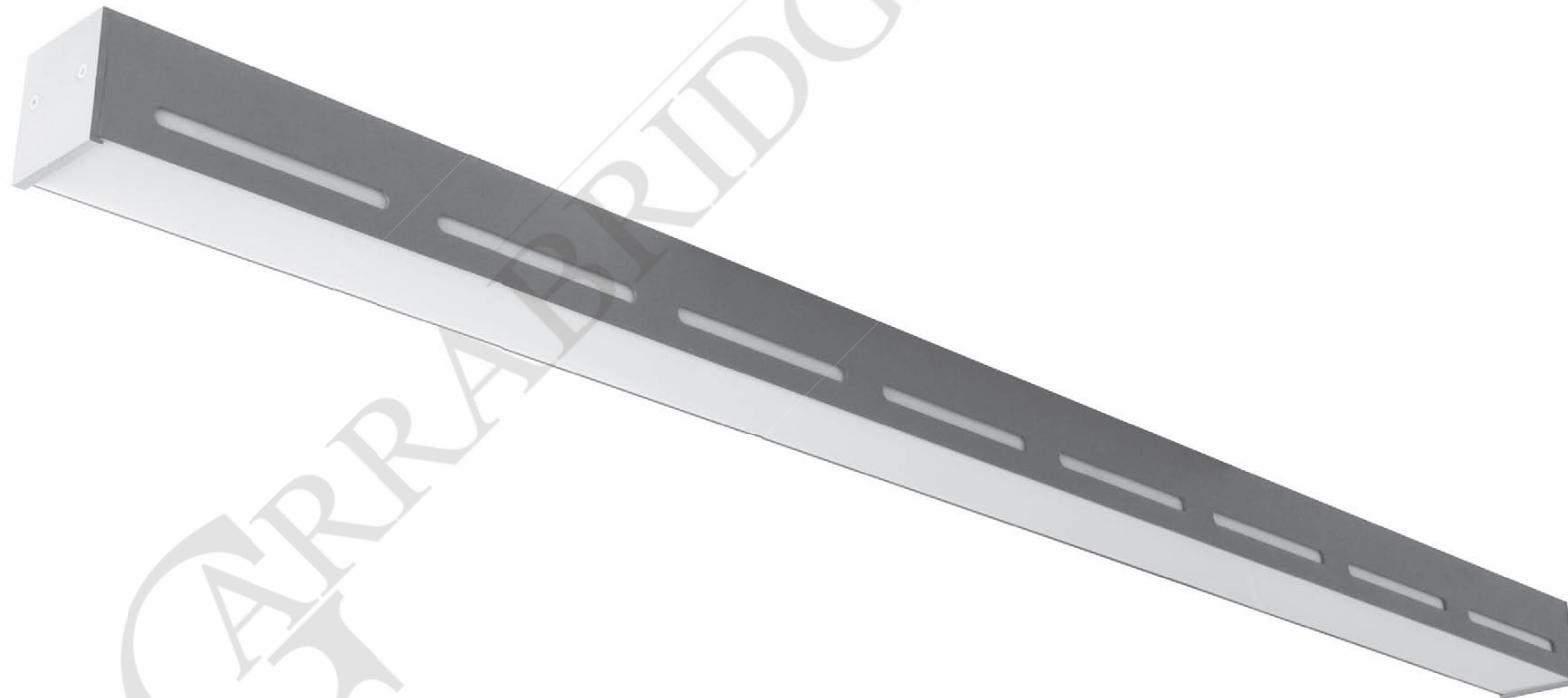

PROFI 48 MIRROR LED

GARRABRIDGE

Wall mounted IP44 LED luminaire. Body is made of aluminium profile and it is available in all RAL colours. Light source - LED stripe.

| Index no. | Wattage | Colour temp. | Weight |
|--------------------|---------|--------------|---------|
| 0000-003784.30/830 | 30W | 3000K | 1,45 kg |
| 0000-003784.30/840 | 30W | 4000K | 1,45 kg |