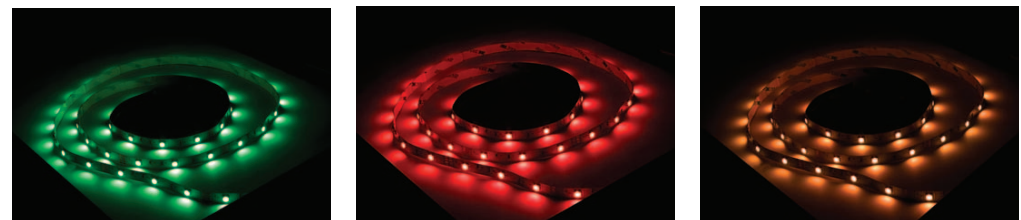

Surface mounted and recessed aluminium profile with led stripe, standard anodized. Other colours are available on request. Different lengths of profile and colours of LEDs are possible. Diffuser can be clear or opal. Different types of LED stripes can be mounted inside this profile - details below (please put the index number of the chosen LED stripe after the index number of aluminum profile).

Flexible led stripes - white or RGB colour changing. Available in any length - can be bended in different shapes. LEDs are arranged in sets of 3, you can cut the strip and make new strips or extend strips to make any combination of 3 lights. Led stripe comes with adhesive tape backing for easy mounting. Easy to use - just peel and stick.

Index no.	Description
0000-002764	PROFI LED STRIPE - please put the index number of the chosen LED stripe after the index number of aluminum profile

Index no.	Description
0000-002765	PROFI LED STRIPE - R - please put the index number of the chosen LED stripe after the index number of aluminum profile