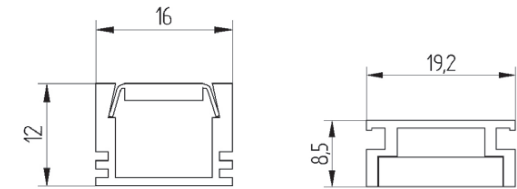

Surface mounted and recessed aluminium profile with led stripe, standard anodized. Other colours are available on request. Different lengths of profile and colours of LEDs are possible. Diffuser can be clear or opal. Different types of LED stripes can be mounted inside this profile - details below (please put the index number of the chosen LED stripe after the index number of aluminum profile).

Flexible led stripes - white or RGB colour changing. Available in any length - can be bended in different shapes. LEDs are arranged in sets of 3, you can cut the strip and make new strips or extend strips to make any combination of 3 lights. Led stripe comes with adhesive tape backing for easy mounting. Easy to use - just peel and stick.