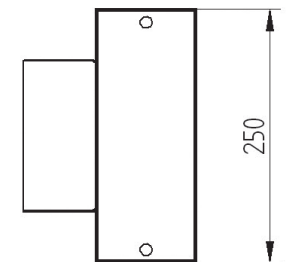

Wall mounted direct / indirect IP44 luminaire with Fortimo Linear LED module. Body is made of steel and aluminium. All RAL colours are available.

Index no.	Lumen output	Wattage	System efficacy	Colour temp.	Colour rendering index	Lifetime	Weight
0000-002948.1100/730	300 lm	13W	85 lm/W	3000K	70 Ra	50,000 h	2,66 kg
0000-002948.1100/740	300 lm	11W	100 lm/W	4000K	70 Ra	50,000 h	2,66 kg
0000-002948.1800/730	310 lm	20W	90 lm/W	3000K	70 Ra	50,000 h	2,66 kg
0000-002948.1800/740	310 lm	18W	100 lm/W	4000K	70 Ra	50,000 h	2,66 kg