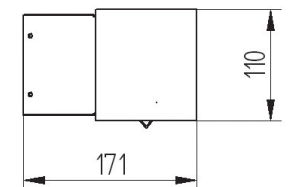

Wall mounted direct / indirect IP44 luminaire with Fortimo Linear LED module. Body is made of steel and aluminium. All RAL colours are available.

Index no.	Lumen output	Wattage	System efficacy	Colour temp.	Colour rendering index	Lifetime	Weight
0000-002948.1100/730	300 lm	13W	85 lm/W	3000K	70 Ra	50,000 h	2,66 kg
0000-002948.1100/740	300 lm	11W	100 lm/W	4000K	70 Ra	50,000 h	2,66 kg
0000-002948.1800/730	310 lm	20W	90 lm/W	3000K	70 Ra	50,000 h	2,66 kg
0000-002948.1800/740	310 lm	18W	100 lm/W	4000K	70 Ra	50,000 h	2,66 kg