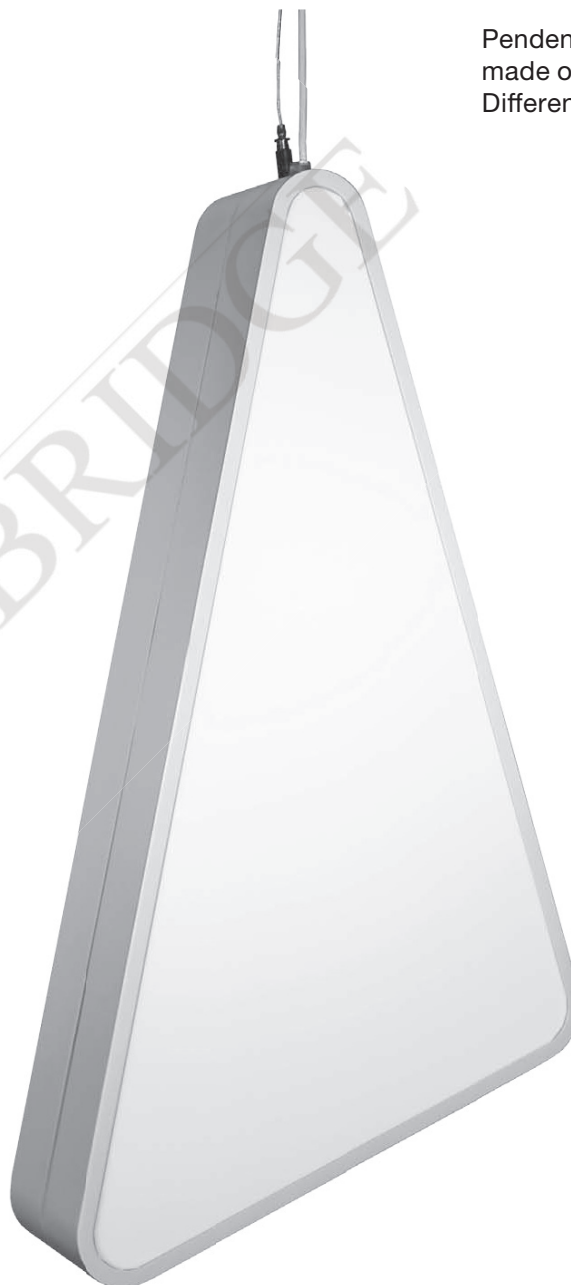

# PITAGORAS 770

GARRABRIDGE

Pendent decorative luminaire. Light source - LED stripes. Body is made of steel and aluminium. Opal diffuser. All RAL colours available. Different sizes on request.

Index no.	Wattage	Colour temp.	Weight
0000-003337.830/58	58W	3000K	5,00 kg
0000-003337.840/58	58W	4000K	5,00 kg