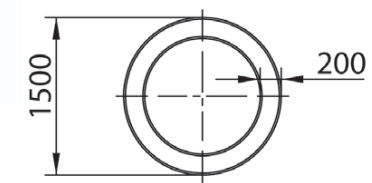

FOYER 1500 LED

GARRABRIDGE

Suspended LED luminaire. Body is made of steel and aluminum and is available in all RAL colours. Light source – LED stripes.

- IP20
- 230 V
50 Hz
- F
- ⏚
- CE

Index no.	Wattage	Colour temp.	Weight
0000-003663.830/90	90W	3000K	25,00 kg
0000-003663.840/90	90W	4000K	25,00 kg