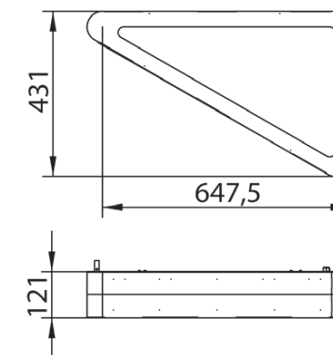

PITAGORAS 650 H

GARRABRIDGE

Suspended LED luminaire. Body is made of steel and aluminum and is available in all RAL colours. Light source - LED stripes.

Index no.	Wattage	Colour temp.	Weight
0000-003568.830/86	86W	3000K	5,00 kg
0000-003568.840/86	86W	4000K	5,00 kg