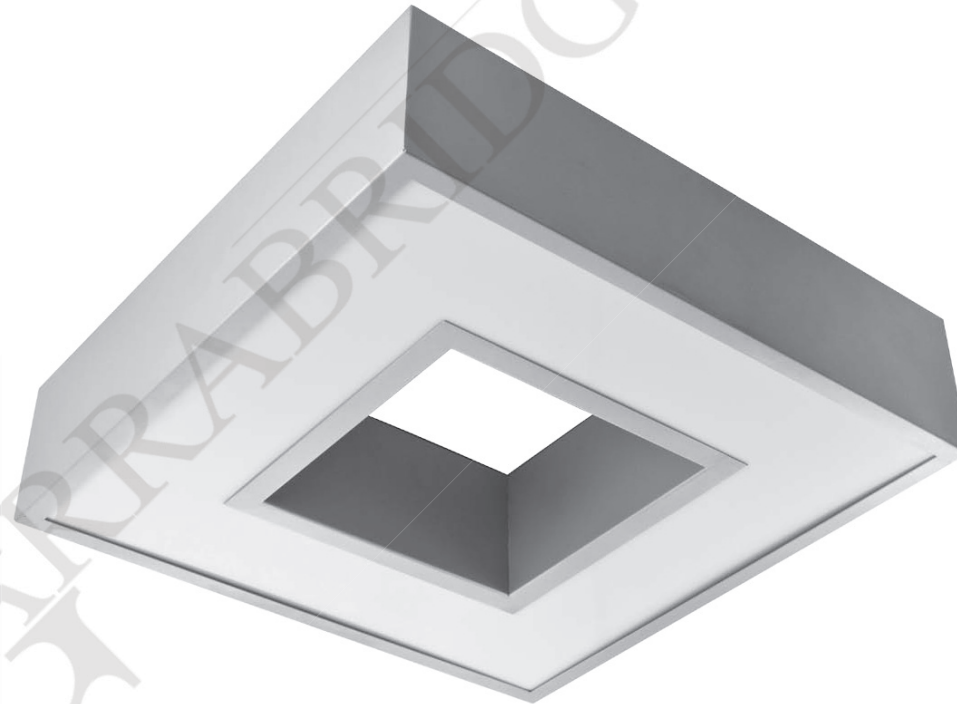

Pendent LED luminaire with opal diffuser. Light source - Fortimo LED Line or PrevaLED Linear. Standard EVG ballast, Touch DALI version on request. Body is made of steel and aluminium and is available in all RAL colours. Standard length of suspension set - 1,5 meter.

High quality, energy efficient white LED light with CRI 80.

Perfect replacement for conventional T5 luminaires in:

- Offices
- Public buildings
- Hotel lobbies and receptions
- Retail

Index no.	Lumen output	Wattage	System efficacy	Colour temp.	Colour rendering index	Lifetime	Weight
0000-003510.LL8800/830	8x1100 lm	8x9,1W	120 lm/W	3000K	80 Ra	50,000 h	10,60 kg
0000-003510.LL8800/840	8x1100 lm	8x9,1W	120 lm/W	4000K	80 Ra	50,000 h	10,60 kg