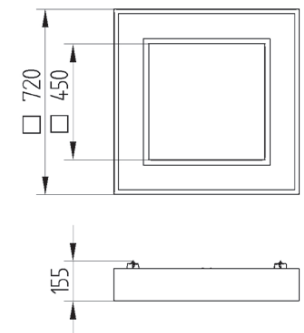

Pendent LED luminaire with opal diffuser. Light source - Fortimo LED Line or PrevaLED Linear. Standard EVG ballast, Touch DALI version on request. Body is made of steel and aluminium and is available in all RAL colours. Standard length of suspension set - 1,5 meter.

High quality, energy efficient white LED light with CRI 80.

Perfect replacement for conventional T5 luminaires in:

- Offices
- Public buildings
- Hotel lobbies and receptions
- Retail

Index no.	Lumen output	Wattage	System efficacy	Colour temp.	Colour rendering index	Lifetime	Weight
0000-003510.LL8800/830	8x1100 lm	8x9,1W	120 lm/W	3000K	80 Ra	50,000 h	10,60 kg
0000-003510.LL8800/840	8x1100 lm	8x9,1W	120 lm/W	4000K	80 Ra	50,000 h	10,60 kg