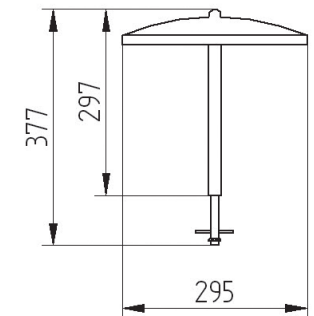

Desk mounted luminaire with 2x3,2W Osram LED modules. Body is made of steel and aluminium and is available in all RAL colours.

- IP20
- 230 V
50 Hz
- F
- ⏚
- CE

Index no.	Lumen output	Wattage	System efficacy	Colour temp.	Colour rendering index	Lifetime	Weight
0000-003438.540/827	2x540 lm	2x3,2W	63 lm/W	2700K	80 Ra	50,000 h	1,80 kg
0000-003438.648/857	2x648 lm	2x3,2W	69 lm/W	5700K	80 Ra	50,000 h	1,80 kg