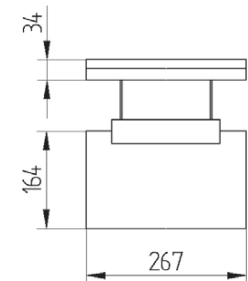

Emergency and evacuation lighting fixture. Available with different pictograms - listed below.

- IP44
- 230 V
50 Hz
- F
- ⏚
- CE

Index no.	Lamp	Weight
0000-002788.11	1x1W LED, 3,0h	1,00 kg