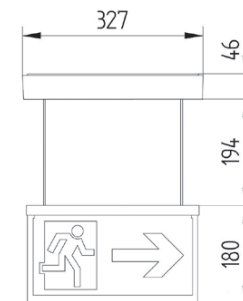

Emergency lighting fittings with the protection level IP20, made of polycarbonate (PC). They are designed to lighten evacuation routes in public buildings. As light sources, the led diodes were applied. During emergency operation, the fitting operates with 100% luminous flux.

- IP20
- 230 V
  50 Hz
- F
- ⊕
- CE

Index no.	Lamp
0000-003575.1H	LED
0000-003575.3H	LED