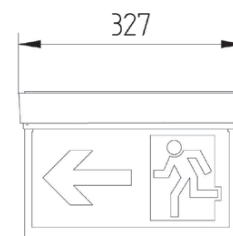

Emergency lighting fittings with the protection level IP20, made of polycarbonate (PC). They are designed to lighten evacuation routes in public buildings. As light sources, the led diodes were applied. During emergency operation, the fitting operates with 100% luminous flux.

- IP20
- 230 V
  50 Hz
- F
- ⊕
- CE

Index no.	Lamp
0000-003575.1H	LED
0000-003575.3H	LED