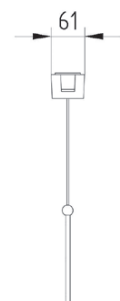

Emergency lighting fittings with the protection level IP20, made of polycarbonate (PC). They are designed to lighten evacuation routes in public buildings. As light sources, the led diodes were applied. During emergency operation, the fitting operates with 100% luminous flux.

- IP20
- 230 V
  50 Hz
- F
- ⊕
- CE

Index no.	Lamp
0000-003575.1H	LED
0000-003575.3H	LED