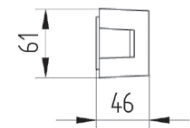

Emergency lighting fittings with the protection level IP20, made of polycarbonate (PC). They are designed to lighten evacuation routes in public buildings. As light sources, the led diodes were applied. During emergency operation, the fitting operates with 100% luminous flux.

- IP20
- 230 V
  50 Hz
- F
- ⊕
- CE

Index no.	Lamp
0000-003575.1H	LED
0000-003575.3H	LED