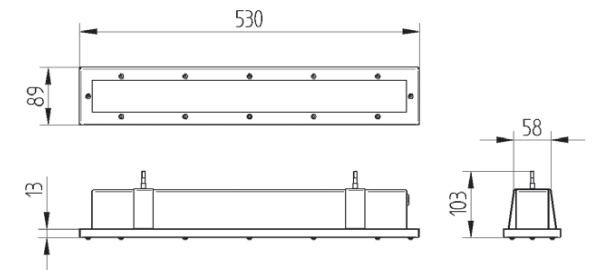

OUTDOOR STRIPE

GARRABRIDGE

Recessed luminaire. Body is made of steel and aluminium and it's available in all RAL colours. Light source - white Power LEDs. Other colours on request.

Index no.	Wattage	Weight
0000-002420.112	12x1W	3,10 kg

500 x 60