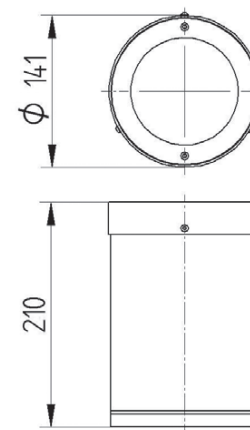

# DLN V 140 IP54

GARRABRIDGE

Surface mounted IP54 LED luminaire. Body is made of aluminium and it is available in all RAL colours. Light source - Philips MASTER LEDspot.

IP54

230 V  
50 Hz

CE

Index no.	Lumen output	Wattage	Colour temp.	Colour rendering index	Lifetime	Socket	Beam angle	Weight
0000-003326.430/25/827	430 lm	8W	2700K	>80 Ra	40,000 h	GU10	25°	1,20 kg
0000-003326.430/40/827	430 lm	8W	2700K	>80 Ra	40,000 h	GU10	40°	1,20 kg
0000-003326.450/25/830	450 lm	8W	3000K	>80 Ra	40,000 h	GU10	25°	1,20 kg
0000-003326.450/40/830	450 lm	8W	3000K	>85 Ra	40,000 h	GU10	40°	1,20 kg
0000-003326.450/25/840	450 lm	8W	4000K	>85 Ra	40,000 h	GU10	25°	1,20 kg
0000-003326.450/40/840	450 lm	8W	4000K	>85 Ra	40,000 h	GU10	40°	1,20 kg