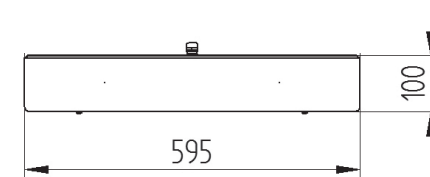

Surface mounted IP54 LED luminaire. Body is made of aluminium profile and it is available in all RAL colours. Light source - custom made LED plate - OSRAM Technology included. Standard EVG ballast, DALI version on request.

- IP54
- 230 V
50 Hz
- F
- ⊥
- CE

Index no.	Lumen output	Wattage	System efficacy	Colour temp.	Weight
0000-003388.21400/840	2x1400 lm	2x16W	87 lm/W	4000K	6,38 kg
0000-003388.22000/840	2x2000 lm	2x23W	87 lm/W	4000K	6,38 kg
0000-003388.22600/840	2x2600 lm	2x33W	79 lm/W	4000K	6,38 kg
0000-003388.21350/830	2x1350 lm	2x16W	84 lm/W	3000K	6,38 kg
0000-003388.21900/830	2x1900 lm	2x23W	83 lm/W	3000K	6,38 kg
0000-003388.22500/830	2x2500 lm	2x33W	76 lm/W	3000K	6,38 kg