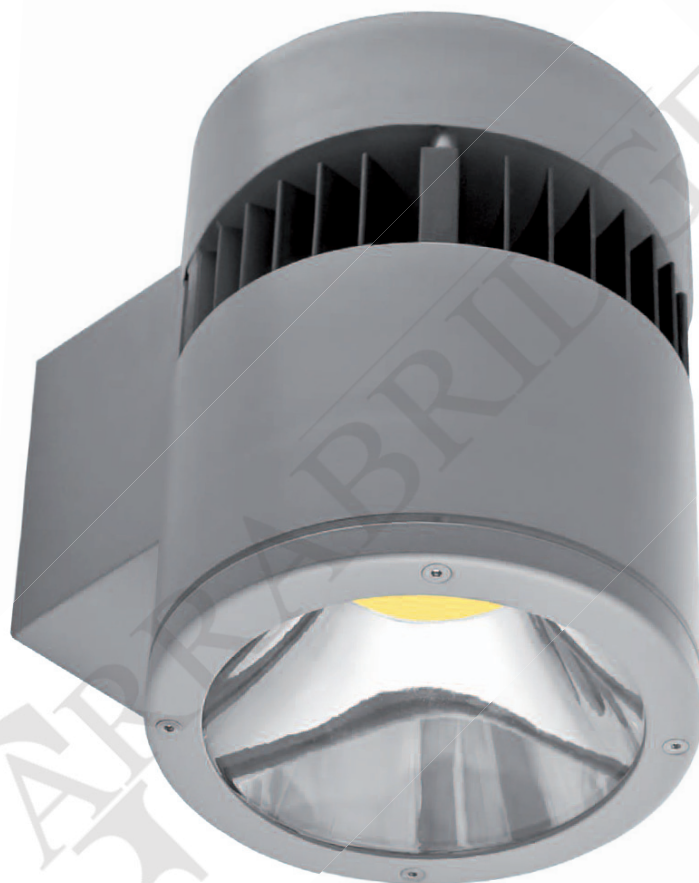

FORTIMO WALL 170 DN

GARRABRIDGE

Wall mounted IP54 LED luminaire. Body is made of aluminium and it is available in all RAL colours. Light source - Philips Fortimo LED DLM module. Standard EVG ballast, Touch DALI version on request.

IP54

230 V
50 Hz

CE

Index no.	Lumen output	Wattage	System efficacy	Colour temp.	Colour rendering index	Lifetime	Weight
0000-003279.1100/830	1100 lm	12W	75 lm/W	3000K	80 Ra	50,000 h	2,65 kg
0000-003279.1100/840	1100 lm	11W	82 lm/W	4000K	80 Ra	50,000 h	2,65 kg
0000-003279.2000/830	2000 lm	22W	78 lm/W	3000K	80 Ra	50,000 h	2,65 kg
0000-003279.2000/840	2000 lm	20W	86 lm/W	4000K	80 Ra	50,000 h	2,65 kg
0000-003279.3000/830	3000 lm	34W	77 lm/W	3000K	80 Ra	50,000 h	2,65 kg
0000-003279.3000/840	3000 lm	32W	82 lm/W	4000K	80 Ra	50,000 h	2,65 kg