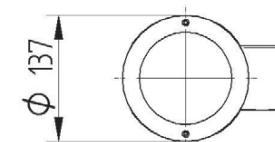

DLN V 140 DN IP54

Wall mounted, direct, IP54 LED luminaire. Body is made of aluminium and it is available in all RAL colours. Light source - Philips MASTER LEDspot.

- IP54
- 230 V
50 Hz
- F
- ⏚
- CE

Index no.	Lumen output	Wattage	Colour temp.	Colour rendering index	Lifetime	Socket	Beam angle	Weight
0000-003325.430/25/827	430 lm	8W	2700K	>80 Ra	40,000 h	GU10	25°	1,20 kg
0000-003325.430/40/827	430 lm	8W	2700K	>80 Ra	40,000 h	GU10	40°	1,20 kg
0000-003325.450/25/830	450 lm	8W	3000K	>80 Ra	40,000 h	GU10	25°	1,20 kg
0000-003325.450/40/830	450 lm	8W	3000K	>85 Ra	40,000 h	GU10	40°	1,20 kg
0000-003325.450/25/840	450 lm	8W	4000K	>85 Ra	40,000 h	GU10	25°	1,20 kg
0000-003325.450/40/840	450 lm	8W	4000K	>85 Ra	40,000 h	GU10	40°	1,20 kg