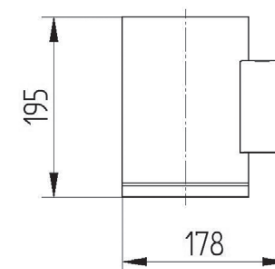

DLN V 140 DN IP54

Wall mounted, direct, IP54 LED luminaire. Body is made of aluminium and it is available in all RAL colours. Light source - Philips MASTER LEDspot.

- IP54
- 230 V
50 Hz
- F
- ⏚
- CE

Index no.	Lumen output	Wattage	Colour temp.	Colour rendering index	Lifetime	Socket	Beam angle	Weight
0000-003325.430/25/827	430 lm	8W	2700K	>80 Ra	40,000 h	GU10	25°	1,20 kg
0000-003325.430/40/827	430 lm	8W	2700K	>80 Ra	40,000 h	GU10	40°	1,20 kg
0000-003325.450/25/830	450 lm	8W	3000K	>80 Ra	40,000 h	GU10	25°	1,20 kg
0000-003325.450/40/830	450 lm	8W	3000K	>85 Ra	40,000 h	GU10	40°	1,20 kg
0000-003325.450/25/840	450 lm	8W	4000K	>85 Ra	40,000 h	GU10	25°	1,20 kg
0000-003325.450/40/840	450 lm	8W	4000K	>85 Ra	40,000 h	GU10	40°	1,20 kg