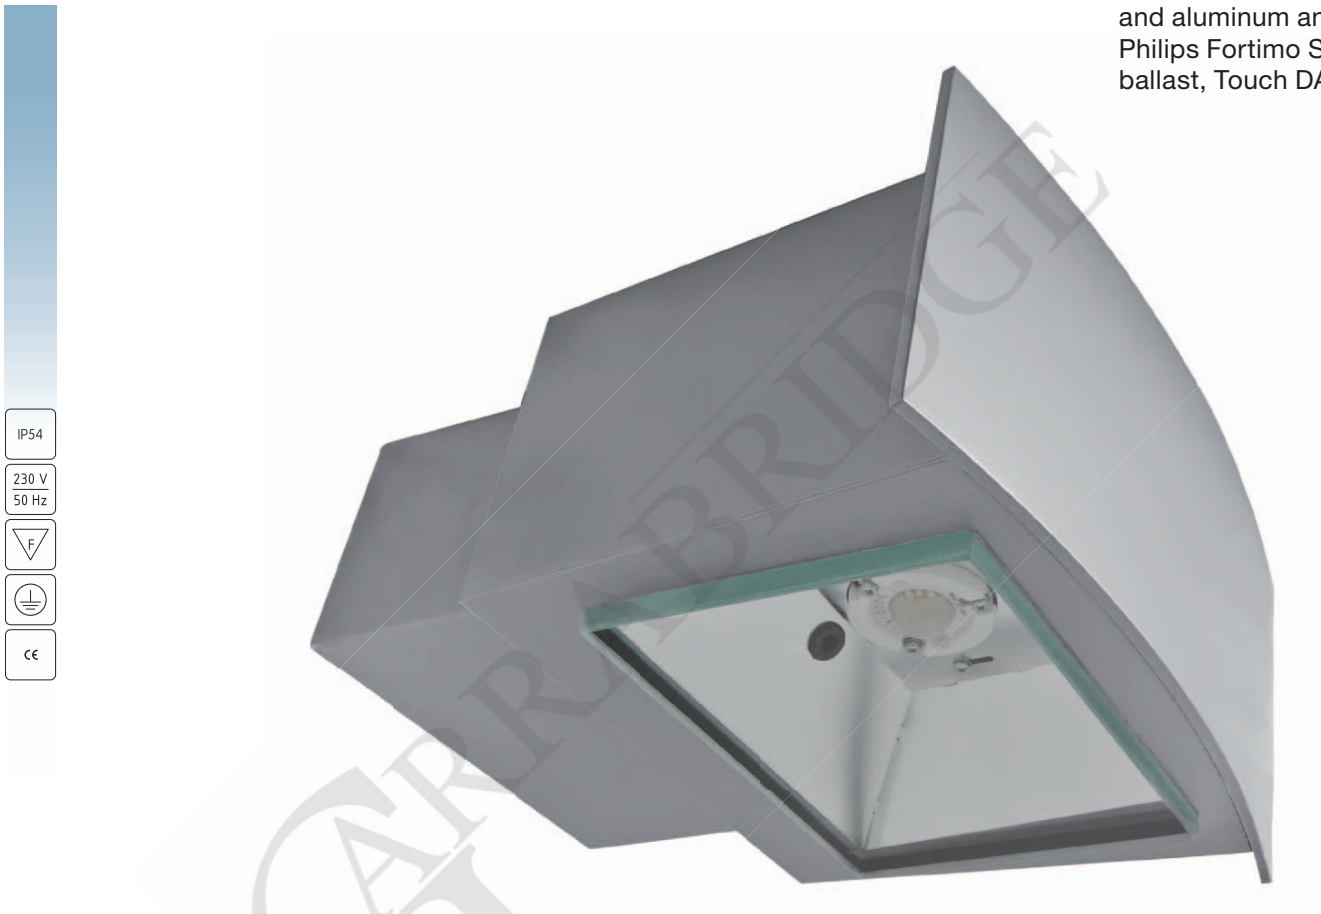

Wall mounted outdoor LED luminaire. Body is made of stainless steel and aluminum and it is available in all RAL colours. Light source - Philips Fortimo SLM or Osram PrevaLED module. Standard EVG ballast, Touch DALI version on request.