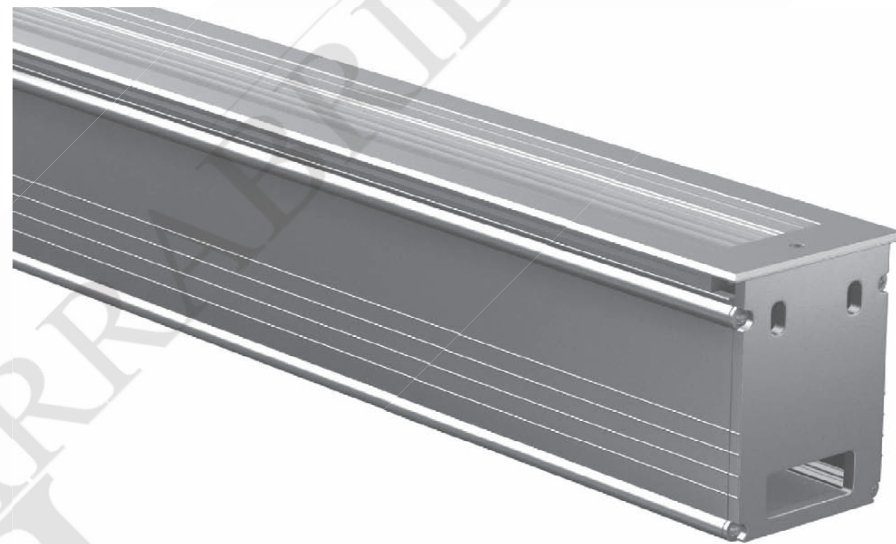

Ground recessed IP67 LED luminaire. Light source - PowerLED diods. Body is made of aluminium profile - standard gray, other colours on request. Diffuser - clear or mat tempered glass.

This luminaire is available with different colour temperatures of LED diodes listed below. Wattage and lumen output depends on the length and number of LED diodes in the luminaire. Single LED diode has 1,12W and lumen output of each diode depends on the colour temperature. For example, SLIM - LED ING 2 with 18 LED diodes and colour temperature of 4000K has 20,16W and 1620 lm.

Colour temp.	Lumen output	Wattage / one diode
2700K	70 lm/diode	1,12W
3000K	80 lm/diode	1,12W
4000K	90 lm/diode	1,12W
5000K	100 lm/diode	1,12W
6000K	110 lm/diode	1,12W

Index no.	Number of diods	Length	Weight
0000-003490.18	18	650 mm	4,90 kg
0000-003490.28	28	950 mm	6,40 kg
0000-003490.31	31	1000 mm	6,70 kg
0000-003490.38	38	1250 mm	7,90 kg