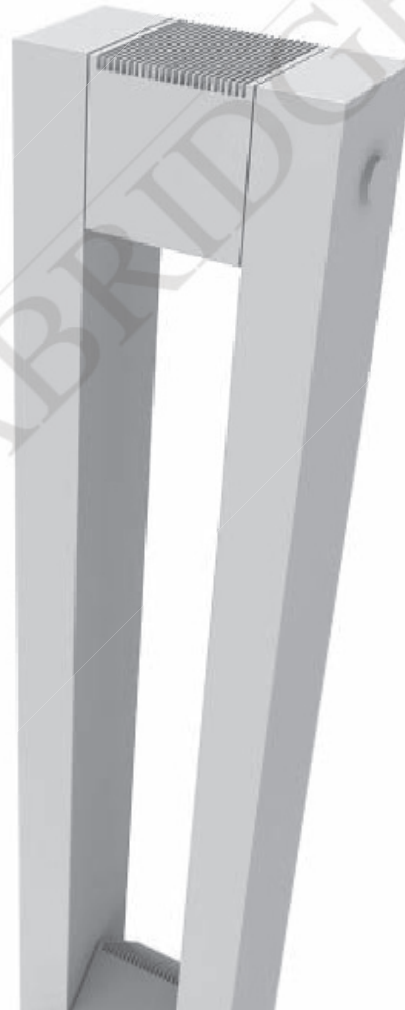

Outdoor LED luminaire designed for various applications. Basic lighting module (cubical LED box) can be fixed on different levels. Body of the luminaire can be made of anodized aluminium or painted in all RAL colours. Different sizes of the pole are available - standard 4,5m (other sizes on request).

- IP65
- 230 V
  50 Hz
- F
- ⏚
- CE

Index no.	Lumen output	Wattage	System efficacy	Colour temp.	Lifetime
0000-002836.31430/6000	3x1430 lm	3x29W	49 lm/W	6000K	50,000 h
0000-002836.31230/4200	3x1230 lm	3x29W	42 lm/W	4200K	50,000 h
0000-002836.31050/3000	3x1050 lm	3x29W	36 lm/W	3000K	50,000 h

designed by **Andrew Pruszyński**
www.bdesign.com.pl