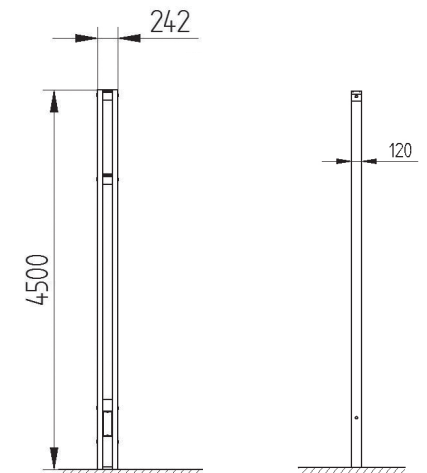

Outdoor LED luminaire designed for various applications. Basic lighting module (cubical LED box) can be fixed on different levels. Body of the luminaire can be made of anodized aluminium or painted in all RAL colours. Different sizes of the pole are available - standard 4,5m (other sizes on request).

- IP65
- 230 V
  50 Hz
- F
- ⏚
- CE

Index no.	Lumen output	Wattage	System efficacy	Colour temp.	Lifetime
0000-002836.31430/6000	3x1430 lm	3x29W	49 lm/W	6000K	50,000 h
0000-002836.31230/4200	3x1230 lm	3x29W	42 lm/W	4200K	50,000 h
0000-002836.31050/3000	3x1050 lm	3x29W	36 lm/W	3000K	50,000 h

designed by **Andrew Pruszyński**
www.bdesign.com.pl