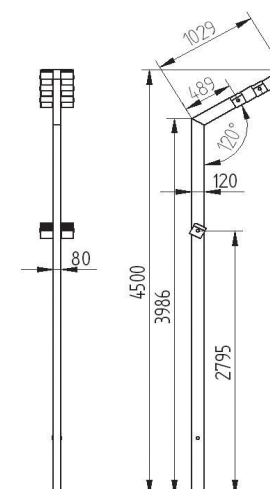

Outdoor LED luminaire designed for various applications. Basic lighting module (cubical LED box) can be fixed on different levels. Body of the luminaire can be made of anodized aluminium or painted in all RAL colours. Different sizes of the pole are available - standard 4,5m (other sizes on request).

- IP65
- 230 V
50 Hz
- F
- ⏚
- CE

| Index no. | Lumen output | Wattage | System efficacy | Colour temp. | Lifetime |
|------------------------|--------------|---------|-----------------|--------------|----------|
| 0000-002838.81430/6000 | 8x1430 lm | 8x29W | 49 lm/W | 6000K | 50,000 h |
| 0000-002838.81230/4200 | 8x1230 lm | 8x29W | 42 lm/W | 4200K | 50,000 h |
| 0000-002838.81050/3000 | 8x1050 lm | 8x29W | 36 lm/W | 3000K | 50,000 h |