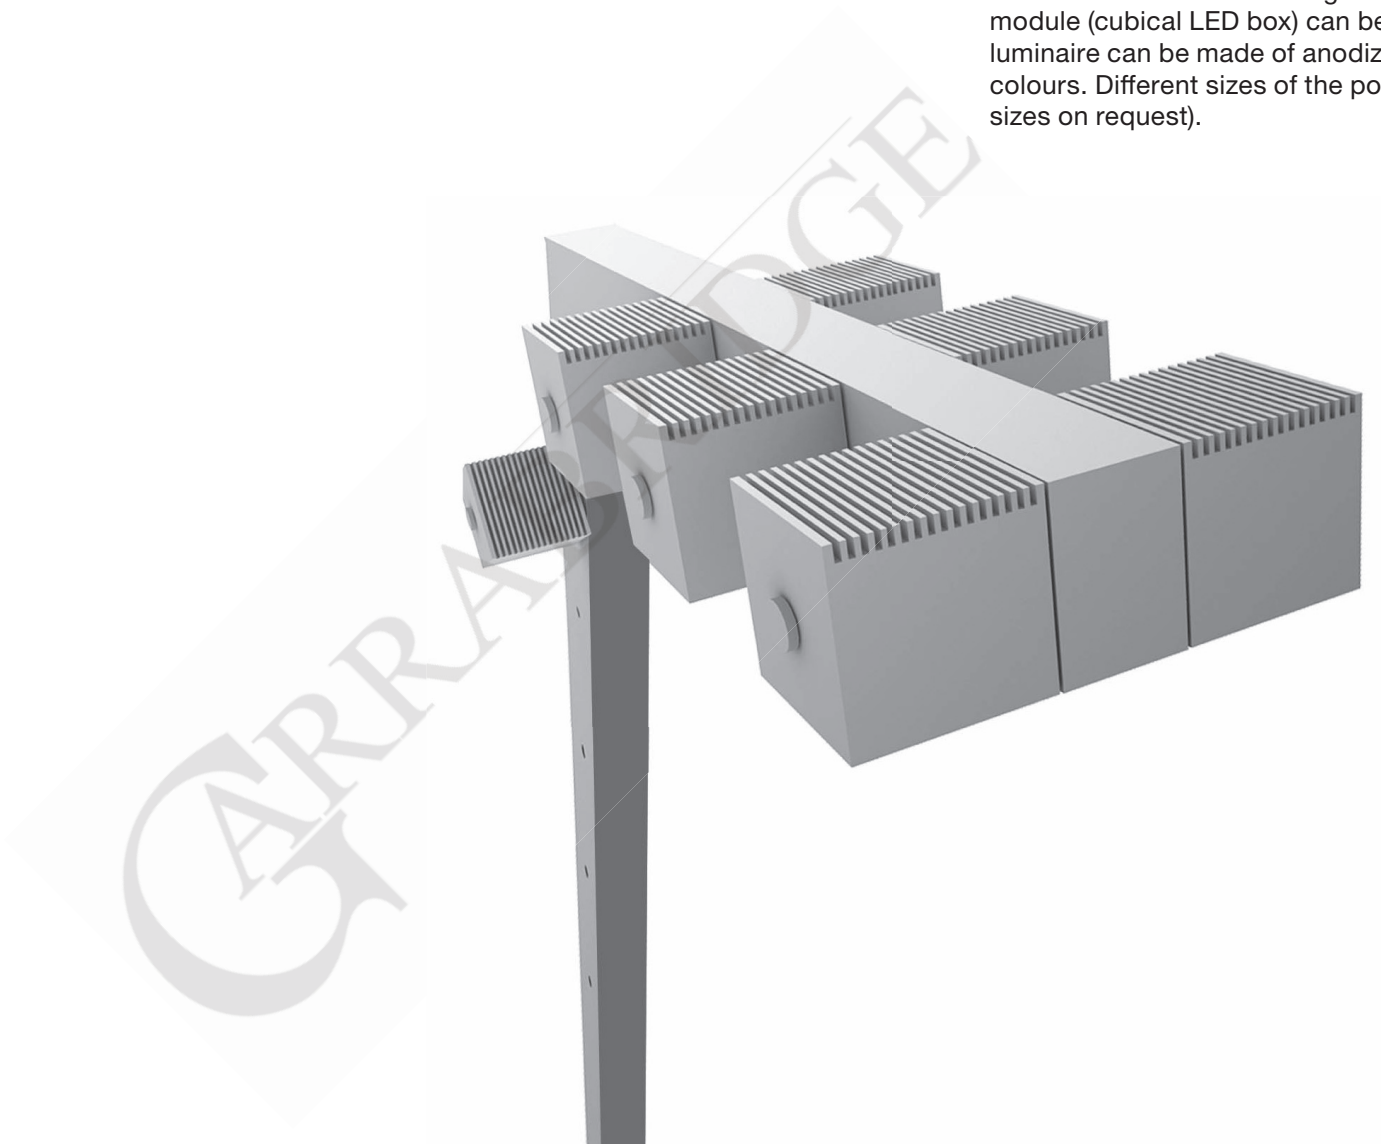

Outdoor LED luminaire designed for various applications. Basic lighting module (cubical LED box) can be fixed on different levels. Body of the luminaire can be made of anodized aluminium or painted in all RAL colours. Different sizes of the pole are available - standard 4,5m (other sizes on request).

- IP65
- 230 V
50 Hz
- F
- ⏚
- CE

| Index no. | Lumen output | Wattage | System efficacy | Colour temp. | Lifetime |
|------------------------|--------------|---------|-----------------|--------------|----------|
| 0000-002838.81430/6000 | 8x1430 lm | 8x29W | 49 lm/W | 6000K | 50,000 h |
| 0000-002838.81230/4200 | 8x1230 lm | 8x29W | 42 lm/W | 4200K | 50,000 h |
| 0000-002838.81050/3000 | 8x1050 lm | 8x29W | 36 lm/W | 3000K | 50,000 h |