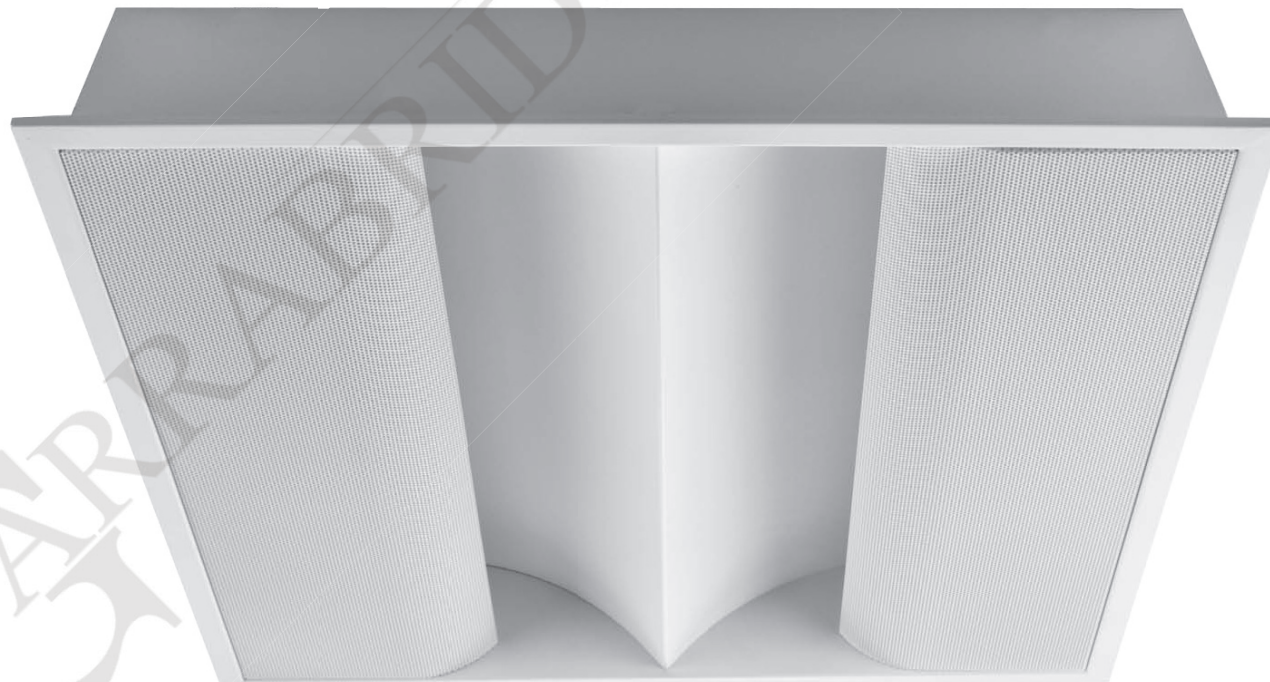

Recessed luminaire for PLL lamps. Body is made of steel and aluminium. All RAL colours are available. Standard version is for modular ceiling, version for gypsum ceiling available on request.

- IP20
- 230 V
50 Hz
- F
- ⏏
- CE

Index no.	Lamp	Weight	Socket
0000-002484.240E	EVG, 2x40 PLL	7,50 kg	2G11
0000-002484.255E	EVG, 2x55 PLL	7,50 kg	2G11

570 X 570