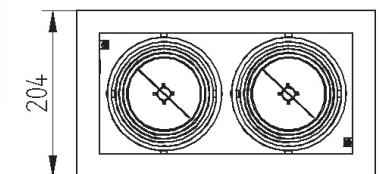

Recessed adjustable luminaire for QR111 lamps. Body is made of steel and aluminium. All RAL colours are available.

IP20

230 V
50 Hz

CE

Index no.	Lamp	Weight	Socket
136.270Q	2xQR111	4,20 kg	G53

327 x 175