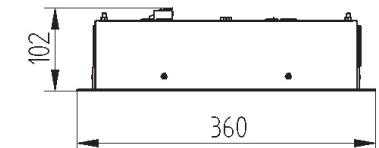

Recessed adjustable luminaire for QR111 lamps. Body is made of steel and aluminium. All RAL colours are available.

IP20

230 V
50 Hz

CE

Index no.	Lamp	Weight	Socket
136.270Q	2xQR111	4,20 kg	G53

327 x 175