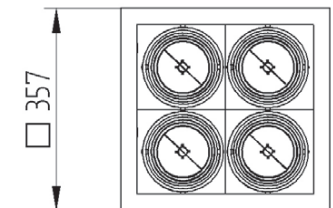

DL QUATTRO QR111

CARRABRIDGE

Recessed adjustable luminaire for QR111 lamps. Body is made of steel and aluminium. All RAL colours are available.

IP20

230 V
50 Hz

CE

Index no.	Lamp	Weight	Socket
213.4QR	4xQR111	6,50 kg	G53