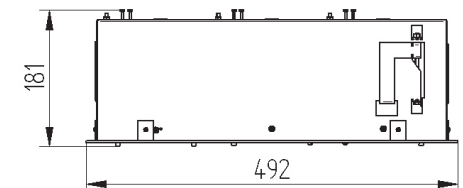

Recessed adjustable luminaire for CDM-TC lamps. Body is made of steel and aluminium. All RAL colours are available.

IP20

230 V
50 Hz

CE

475 x 160

Index no.	Lamp	Weight	Socket
262.335E	EVG, 3x35W CDM-TC	4,15 kg	G8,5
262.370E	EVG, 3x70W CDM-TC	4,15 kg	G8,5