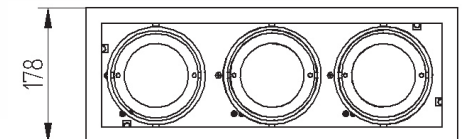

Recessed adjustable luminaire for CDM-TC lamps. Body is made of steel and aluminium. All RAL colours are available.

IP20

230 V
50 Hz

CE

475 x 160

Index no.	Lamp	Weight	Socket
262.335E	EVG, 3x35W CDM-TC	4,15 kg	G8,5
262.370E	EVG, 3x70W CDM-TC	4,15 kg	G8,5