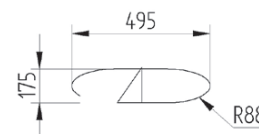

DL TRE VL

Recessed adjustable luminaire for CDM-T or SDW-TG lamps.
Body is made of steel and aluminium and is available in all RAL colours.

- IP20
- 230 V
50 Hz
- F
- ⊥
- CE

| Index no. | Lamp | Weight | Socket |
|------------|-------------------|---------|--------|
| 535.335V | VVG, 3xCDM-T 35W | 5,50 kg | G12 |
| 535.370V | VVG, 3xCDM-T 70W | 6,50 kg | G12 |
| 535.335E | EVG, 3xCDM-T 35 W | 5,00 kg | G12 |
| 535.370E | EVG, 3xCDM-T 70W | 6,00 kg | G12 |
| 535.3QR111 | 3xQR111 | 4,50 kg | G53 |