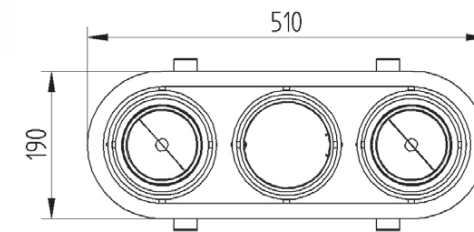

DL TRE VL

Recessed adjustable luminaire for CDM-T or SDW-TG lamps.
Body is made of steel and aluminium and is available in all RAL colours.

- IP20
- 230 V
50 Hz
- F
- ⊥
- CE

| Index no. | Lamp | Weight | Socket |
|------------|-------------------|---------|--------|
| 535.335V | VVG, 3xCDM-T 35W | 5,50 kg | G12 |
| 535.370V | VVG, 3xCDM-T 70W | 6,50 kg | G12 |
| 535.335E | EVG, 3xCDM-T 35 W | 5,00 kg | G12 |
| 535.370E | EVG, 3xCDM-T 70W | 6,00 kg | G12 |
| 535.3QR111 | 3xQR111 | 4,50 kg | G53 |