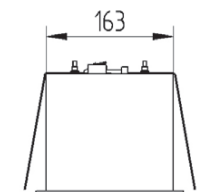

DL TRE VL

Recessed adjustable luminaire for CDM-T or SDW-TG lamps.
Body is made of steel and aluminium and is available in all RAL colours.

- IP20
- 230 V
50 Hz
- F
- ⊥
- CE

| Index no. | Lamp | Weight | Socket |
|------------|-------------------|---------|--------|
| 535.335V | VVG, 3xCDM-T 35W | 5,50 kg | G12 |
| 535.370V | VVG, 3xCDM-T 70W | 6,50 kg | G12 |
| 535.335E | EVG, 3xCDM-T 35 W | 5,00 kg | G12 |
| 535.370E | EVG, 3xCDM-T 70W | 6,00 kg | G12 |
| 535.3QR111 | 3xQR111 | 4,50 kg | G53 |