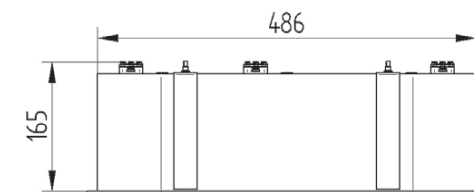

DL TRE VL

Recessed adjustable luminaire for CDM-T or SDW-TG lamps.
Body is made of steel and aluminium and is available in all RAL colours.

- IP20
- 230 V
50 Hz
- F
- ⊥
- CE

| Index no. | Lamp | Weight | Socket |
|------------|-------------------|---------|--------|
| 535.335V | VVG, 3xCDM-T 35W | 5,50 kg | G12 |
| 535.370V | VVG, 3xCDM-T 70W | 6,50 kg | G12 |
| 535.335E | EVG, 3xCDM-T 35 W | 5,00 kg | G12 |
| 535.370E | EVG, 3xCDM-T 70W | 6,00 kg | G12 |
| 535.3QR111 | 3xQR111 | 4,50 kg | G53 |