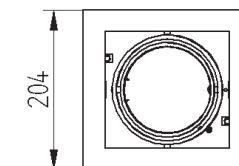

Recessed adjustable luminaire for CDM-T or SDW-TG lamp. Body is made of steel and aluminium. All RAL colours are available.

IP20

230 V
50 Hz

F

⊕

CE

Index no.	Lamp	Weight	Socket
135.135V	VVG, 1x35W CDM-T	3,40 kg	G12
135.135E	EVG, 1x35W CDM-T	2,10 kg	G12
135.170V	VVG, 1x70W CDM-T	3,40 kg	G12
135.170E	EVG, 1x70W CDM-T	2,10 kg	G12
135.1150V	VVG, 1x150W CDM-T	4,10 kg	G12
135.1150E	EVG, 1x150W CDM-T	2,40 kg	G12

 179 x 175