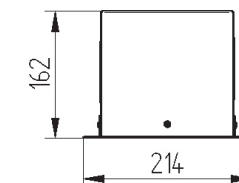

Recessed adjustable luminaire for CDM-T or SDW-TG lamp. Body is made of steel and aluminium. All RAL colours are available.

IP20

230 V
50 Hz

F

⊕

CE

Index no.	Lamp	Weight	Socket
135.135V	VVG, 1x35W CDM-T	3,40 kg	G12
135.135E	EVG, 1x35W CDM-T	2,10 kg	G12
135.170V	VVG, 1x70W CDM-T	3,40 kg	G12
135.170E	EVG, 1x70W CDM-T	2,10 kg	G12
135.1150V	VVG, 1x150W CDM-T	4,10 kg	G12
135.1150E	EVG, 1x150W CDM-T	2,40 kg	G12

 179 x 175