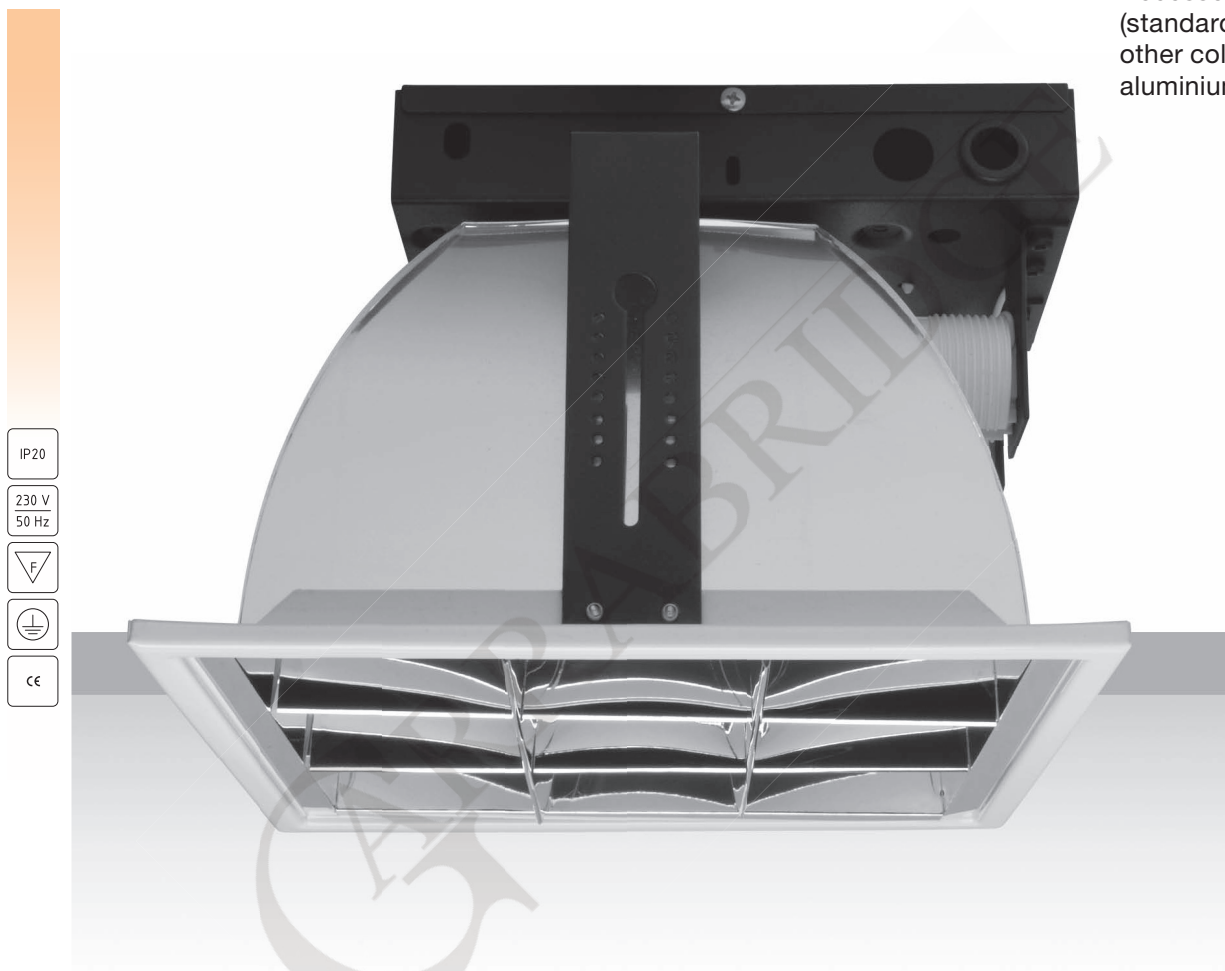

DLK 255 RA LOUVER

GARRABRIDGE

Recessed square downlight for compact fluorescent lamps. Body (standard zinc, painted black on request) and ring (standard white, other colours on request) are made of steel. Reflector made of aluminium.

Technical extras upon request:

1. Emergency supply
- battery pack 1/2/3h (please add EM1, EM2 or EM3 after index number)
2. Compensation or passive power (capacitor).
Please add COMPENSATION after index number.
3. Dimmable ballast EVG DIM (1-10 V).
Please add EVG DIM after index number.
4. Digital dimmable ballast (DALI).
Please add DALI after index number.

- IP20
- 230 V
50 Hz
- F
- ⊕
- CE

All downlights are available with remote gearbox. Please add RGB after index number

Index no.	Lamp	Weight	Socket
20.255.213V	VVG, 2x13W TC-D	3,00 kg	G24d - 1
20.255.213E	EVG, 2x13W TC-DEL	2,75 kg	G24q - 1
20.255.218V	VVG, 2x18W TC-D	3,00 kg	G24q - 2
20.255.218E	EVG, 2x18W TC-DEL	2,75 kg	G24q - 2
20.255.226V	VVG, 2x26W TC-D	3,00 kg	G24d - 3
20.255.226E	EVG, 2x26W TC-DEL	2,75 kg	G24q - 3
20.255.232E	EVG, 2x32W TC-TEL	2,75 kg	GX24q - 3
20.255.242E	EVG, 2x42W TC-TEL	2,75 kg	GX24q - 4

235 x 235