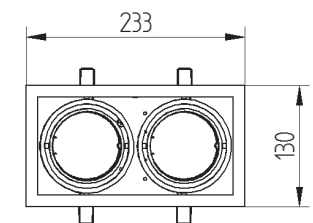

Recessed adjustable luminaire for CDM-Tm or Halospot 70 lamp. Body is made of steel and aluminium. All RAL colours are available.

IP20

230 V
50 Hz

CE

220 x 115

Index no.	Lamp	Weight	Socket
0000-003053.220E	EVG, 2x20W CDM-Tm Elite	1,95 kg	GU6,5
0000-003053.235E	EVG, 2x35W CDM-Tm Elite	1,95 kg	GU6,5
0000-003052.220E	EVG, 2x20W HALOSPOT 70	1,95 kg	BA15d
0000-003052.250E	EVG, 2x50W HALOSPOT 70	1,95 kg	BA15d
0000-003053.250E	EVG, 2x50W CDM-Tm Elite	1,95 kg	GU6,5