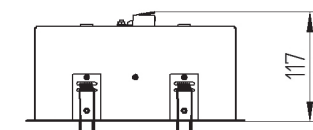

Recessed adjustable luminaire for CDM-Tm or Halospot 70 lamp. Body is made of steel and aluminium. All RAL colours are available.

IP20

230 V
50 Hz

CE

220 x 115

Index no.	Lamp	Weight	Socket
0000-003053.220E	EVG, 2x20W CDM-Tm Elite	1,95 kg	GU6,5
0000-003053.235E	EVG, 2x35W CDM-Tm Elite	1,95 kg	GU6,5
0000-003052.220E	EVG, 2x20W HALOSPOT 70	1,95 kg	BA15d
0000-003052.250E	EVG, 2x50W HALOSPOT 70	1,95 kg	BA15d
0000-003053.250E	EVG, 2x50W CDM-Tm Elite	1,95 kg	GU6,5