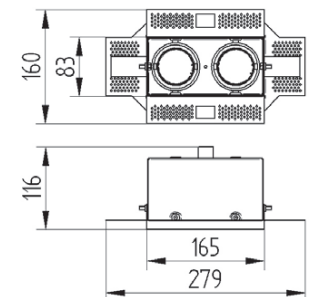

# DUO MINI FRL

GARRABRIDGE

Recessed frameless adjustable luminaire for halogen lamps. Body is made of steel and aluminium and is available in all RAL colours.

IP20

230 V  
50 Hz

CE

Index no.	Lamp	Weight	Socket
0000-002368.2MR16	2xMR16	1,10 kg	GU5,3

167 x 86