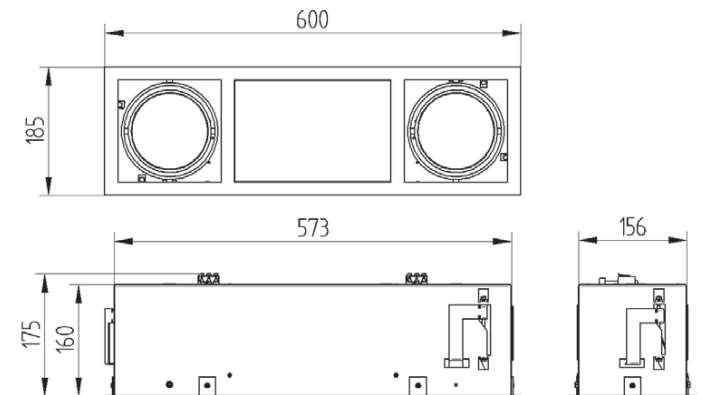

Recessed adjustable luminaire for CDM-T and compact fluorescent lamps. Body is made of steel and aluminium and is available in all RAL colours.

- IP20
- 230 V
50 Hz
- F
- ⏚
- CE

Index no.	Lamp	Weight	Socket
0000-002181.235E + 142E	EVG, 2x35 CDM-T + 1x42 TC-TEL	6,00 kg	G12, Gx24q4
0000-002181.270E + 142E	EVG, 2x70 CDM-T + 1x42 TC-TEL	6,00 kg	G12, Gx24q4
0000-002456.2QR111 + 142E	2xQR111 + 1x42 TC-TEL	5,50 kg	G53, Gx24q4

582 x 168